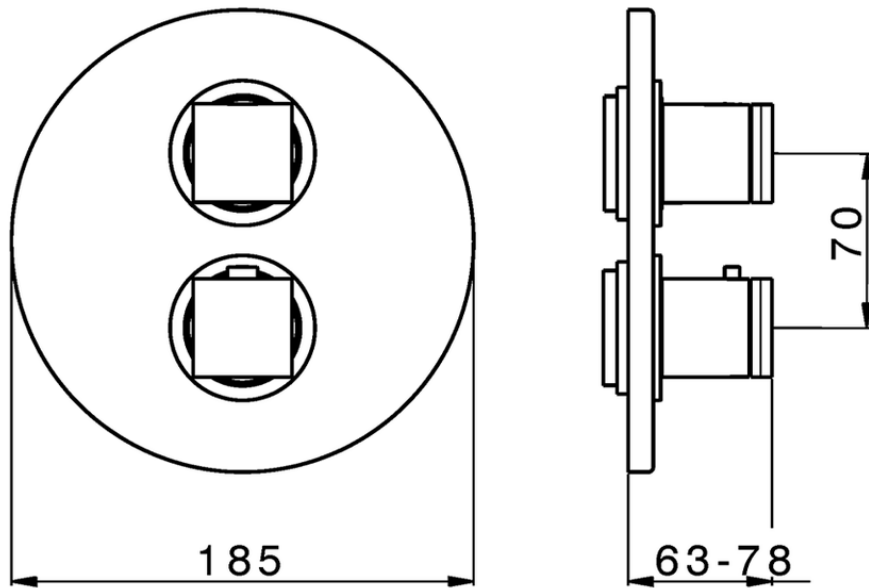

Exposed part for 3-outlet con.thermo.shower valve DADO_DD018200

DD018200

<https://en.huberitalia.com/exposed-part-for-3-outlet-con-thermo-shower-valve-dado-dd018200>

Piastra/Plate/Plaque/Platte/Placa

2-3mm: XX 25-40 YY 76-91

10 mm: XX 16-31 YY 65-80

ZB018201

<https://en.huberitalia.com/3-outlet-concealed-thermostatic-shower-valve-concealed-zb018201>

2024-11-23