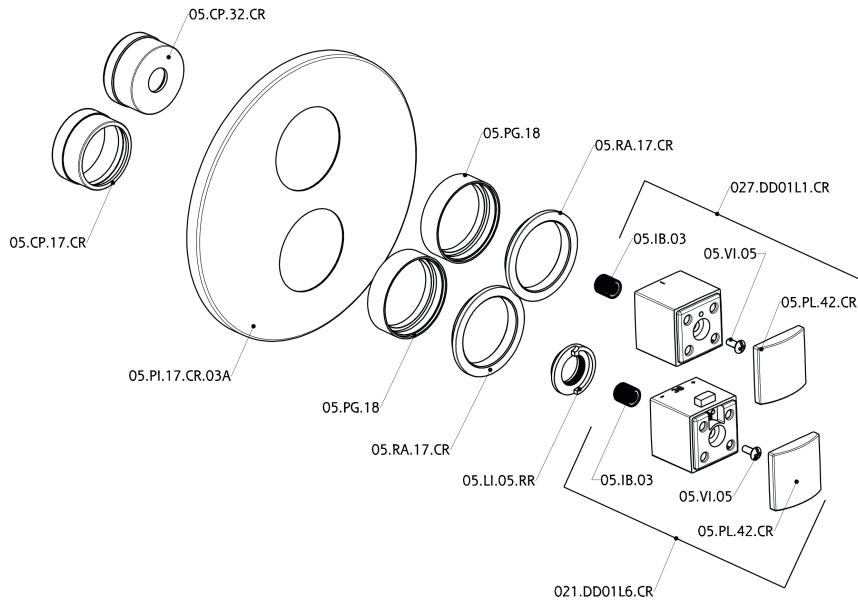

## Exposed part for 3-outlet con.thermo.shower valve DADO\_DD018200

DD018200

<https://en.huberitalia.com/exposed-part-for-3-outlet-con-thermo-shower-valve-dado-dd018200>

## 3-outlet Concealed thermostatic shower valve CONCEALED\_ZB018201

ZB018201

<https://en.huberitalia.com/3-outlet-concealed-thermostatic-shower-valve-concealed-zb018201>

2024-11-21