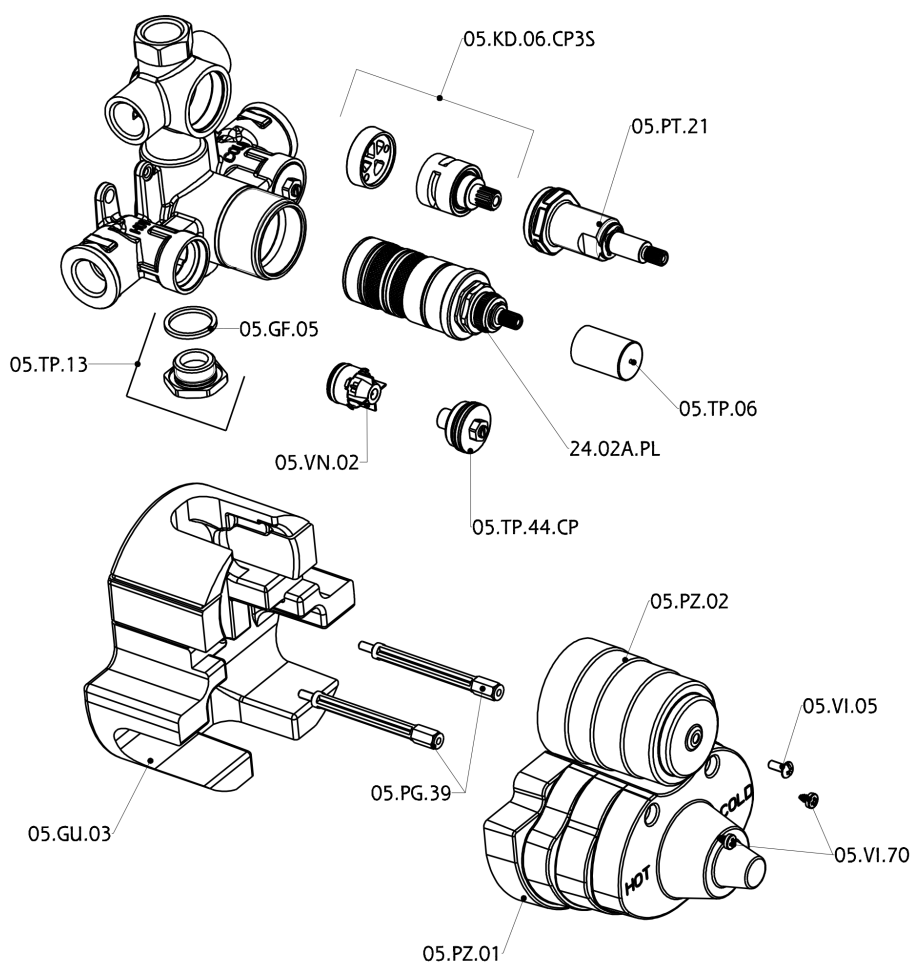

## Exposed part for 3-outlet con.thermo.shower valve DADO\_DD018200

DD018200

<https://en.huberitalia.com/exposed-part-for-3-outlet-con-thermo-shower-valve-dado-dd018200>

## 3-outlet Concealed thermostatic shower valve CONCEALED\_ZB018201

ZB018201

<https://en.huberitalia.com/3-outlet-concealed-thermostatic-shower-valve-concealed-zb018201>

2024-11-21