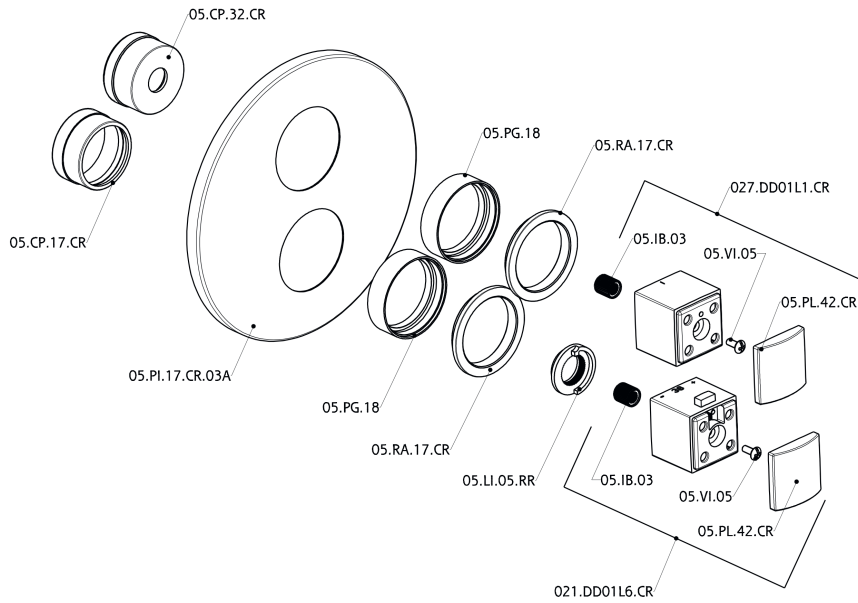

Exposed part for 3-outlet con.thermo.shower valve DADO_DD018200

MODEL **DD018200**

Exposed part for 3-outlet thermostatic mixer, with 3 outlet diverter, without concealed part, for item ZB018201

AVAILABLE FINISHINGS

Thermostatic

The Huber thermostatic is your personal water manager, helping you to handle, control and save water and energy.

Exposed part for 3-outlet con.thermo.shower valve DADO_DD018200

DD018200

<https://en.huberitalia.com/exposed-part-for-3-outlet-con-thermo-shower-valve-dado-dd018200>

3-outlet Concealed thermostatic shower valve CONCEALED_ZB018201

MODEL **ZB018201**

3-Outlet Concealed thermostatic mixer, with 3-outlet diverter, without trim kit

AVAILABLE FINISHINGS

CHARACTERISTICS

Installation	Concealed
Cartridge Spare Parts	24.04A.PP
8x20 Plus P Thermostatic Valve	
Concealed	1

Piastra/Plate/Plaque/Platte/Placa
 2-3mm: XX 25-40 YY 76-91
 10 mm: XX 16-31 YY 65-80

DeviaStop

The Huber Devia Stop technology allows to adjust the water flow and to direct it to the selected output point (overhead soaker, hand shower, etc).