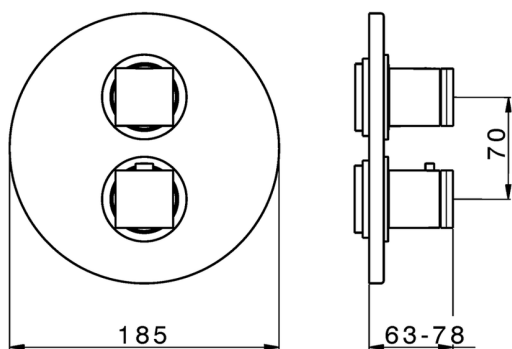

Exposed part for 3-outlet con.thermo.shower valve DADO_DD018200

MODEL **DD018200**

Exposed part for 3-outlet thermostatic mixer, with 3 outlet diverter, without concealed part, for item ZB018201

AVAILABLE FINISHINGS

-  **21** 21 Chrome
-  **2B** 2B Polished Nickel
-  **2F** 2F Brushed Nickel
-  **40** 40 Matt Black
-  **4Q** 4Q Matt White

CHARACTERISTICS

Installation **Concealed**
 Required concealed parts **ZB018201**

Piastra/Plate/Plaque/Platte/Placa
 2-3mm: XX 25-40 YY 76-91
 10 mm: XX 16-31 YY 65-80

DeviaStop

The Huber Devia Stop technology allows to adjust the water flow and to direct it to the selected output point (overhead soaker, hand shower, etc).