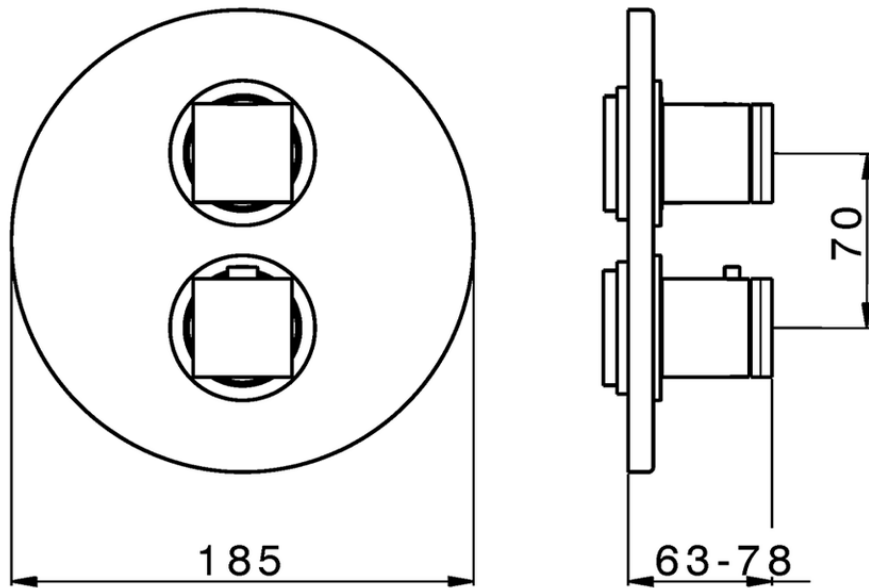

## Exposed part for 3-outlet con.thermo.shower valve DADO\_DD018200

DD018200

<https://en.huberitalia.com/exposed-part-for-3-outlet-con-thermo-shower-valve-dado-dd018200>

Piastra/Plate/Plaque/Platte/Placa

2-3mm: XX 25-40 YY 76-91

10 mm: XX 16-31 YY 65-80

ZB018201

<https://en.huberitalia.com/3-outlet-concealed-thermostatic-shower-valve-concealed-zb018201>

2024-11-23