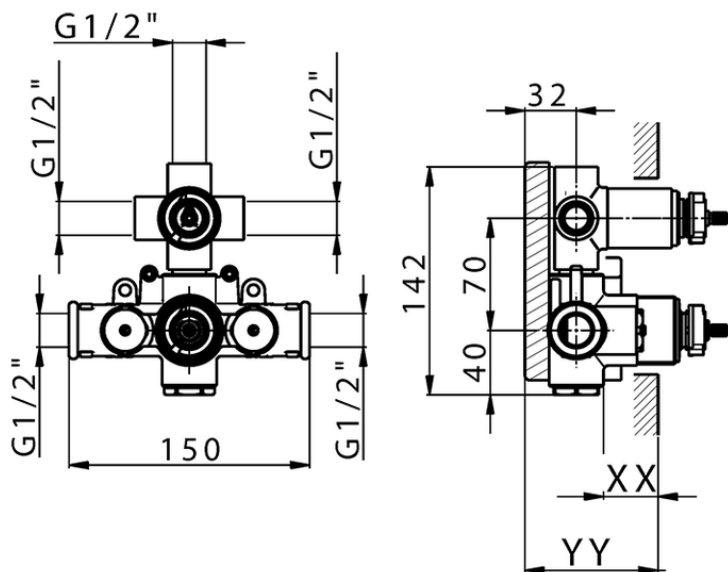

## Exposed part for 3-outlet con.thermo.shower valve DADO\_DD018200

DD018200

<https://en.huberitalia.com/exposed-part-for-3-outlet-con-thermo-shower-valve-dado-dd018200>

Piastra/Plate/Plaque/Platte/Placa

2-3mm: XX 25-40 YY 76-91

10 mm: XX 16-31 YY 65-80

ZB018201

<https://en.huberitalia.com/3-outlet-concealed-thermostatic-shower-valve-concealed-zb018201>

2024-11-23