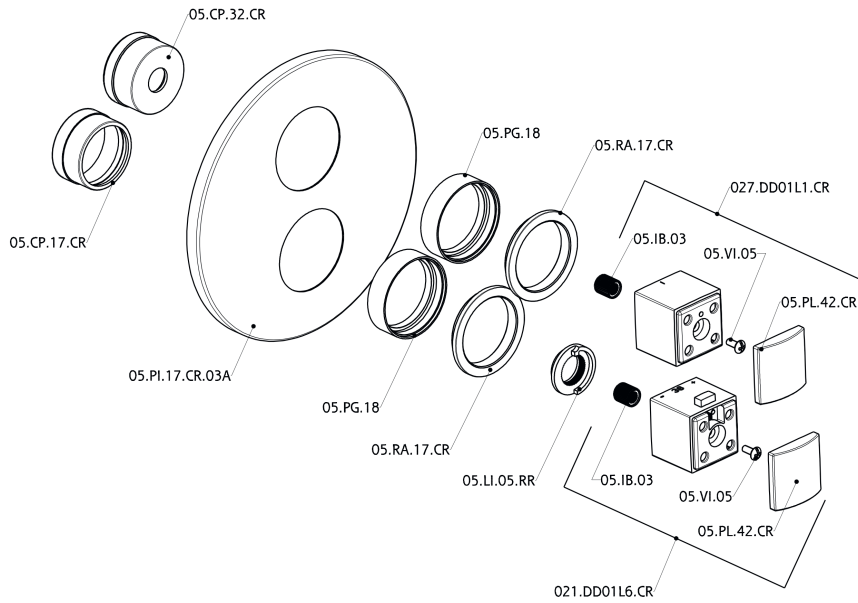

### CHARACTERISTICS

Installation **Concealed**  
 Required concealed parts **ZB018201**

## Exposed part for 3-outlet con.thermo.shower valve DADO\_DD018200

DD018200

<https://en.huberitalia.com/exposed-part-for-3-outlet-con-thermo-shower-valve-dado-dd018200>