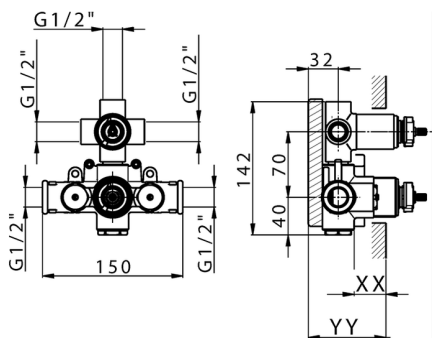

Piastra/Plate/Plaque/Platte/Placa
2-3mm: XX 25-40 YY 76-91
10 mm: XX 16-31 YY 65-80

DeviaStop

The Huber Devia Stop technology allows to adjust the water flow and to direct it to the selected output point (overhead soaker, hand shower, etc).

Thermostatic

The Huber thermostatic is your personal water manager, helping you to handle, control and save water and energy.

2024-11-23