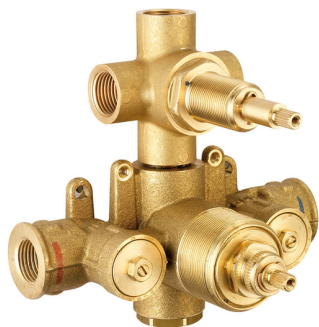

3-outlet Concealed thermostatic shower valve CONCEALED_ZB018201

MODEL **ZB018201**

3-Outlet Concealed thermostatic mixer, with 3-outlet diverter, without trim kit

AVAILABLE FINISHINGS

CHARACTERISTICS

Installation	Concealed
Cartridge Spare Parts	24.04A.PP
8x20 Plus P Thermostatic Valve	
Concealed	1