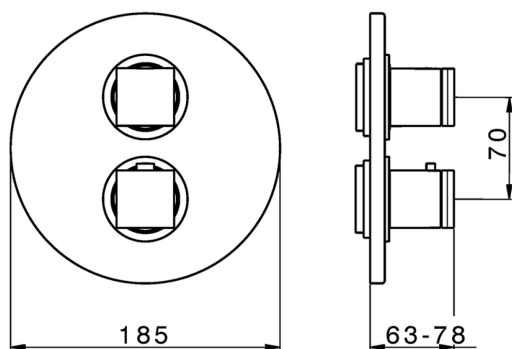

Exposed part for 3-outlet con.thermo.shower valve DADO_DD018200

MODEL **DD018200**

Exposed part for 3-outlet thermostatic mixer, with 3 outlet diverter, without concealed part, for item ZB018201

AVAILABLE FINISHINGS

- **21** 21 Chrome
- **2B** 2B Polished Nickel
- **2F** 2F Brushed Nickel
- **40** 40 Matt Black
- **4Q** 4Q Matt White

CHARACTERISTICS

Installation **Concealed**
Required concealed parts **ZB018201**

Thermostatic

The Huber thermostatic is your personal water manager, helping you to handle, control and save water and energy.