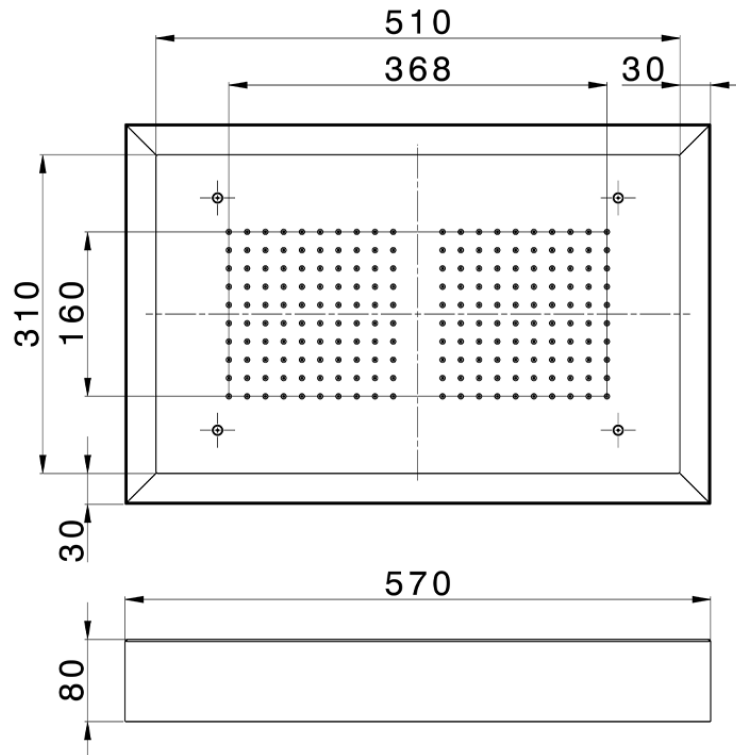

570x370 mm Chromotherapy Ceiling showerhead ZEN_ZS1C0215

ZS1C0215

<https://en.huberitalia.com/570x370-mm-chromotherapy-ceiling-showerhead-zen-zs1c0215>

2026-04-09