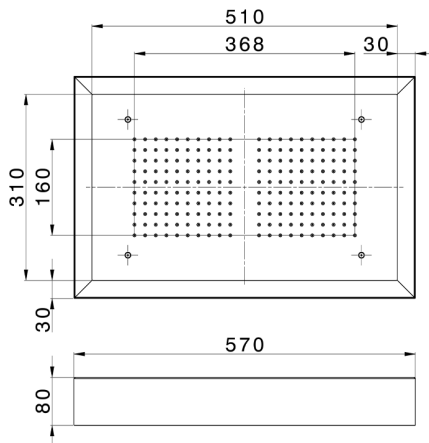

570x370 mm Chromotherapy Ceiling showerhead ZEN_ZS1C0215

MODEL **ZS1C0215**

570x370 mm Chromotherapy Ceiling showerhead, with white cover, rain, chromotherapy functions, built-in control included, Stainless Steel AISI 304