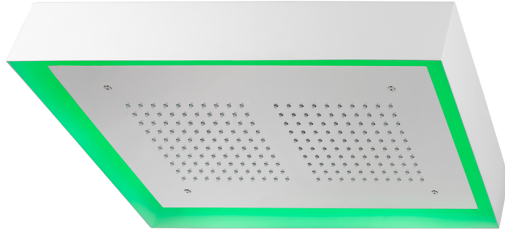

570x370 mm Chromotherapy Ceiling showerhead ZEN_ZS1C0215

MODEL **ZS1C0215**

570x370 mm Chromotherapy Ceiling showerhead, with white cover, rain, chromotherapy functions, built-in control included, Stainless Steel AISI 304

AVAILABLE FINISHINGS

-  **D1** D1 Brushed Inox
-  **40** 40 Matt Black
-  **4Q** 4Q Matt White
-  **D2** D2 Polished Inox

CHARACTERISTICS

2026-04-09