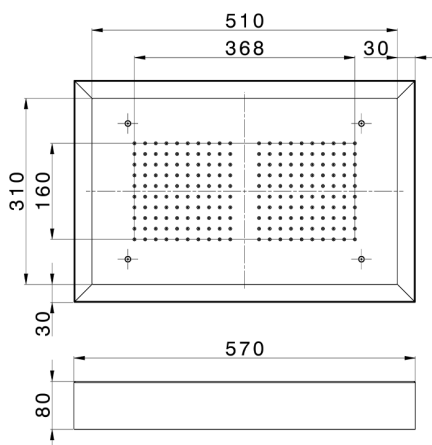

570x370 mm Chromotherapy Ceiling showerhead ZEN_ZS1C0215

MODEL **ZS1C0215**

570x370 mm Chromotherapy Ceiling showerhead, with white cover, rain, chromotherapy functions, built-in control included, Stainless Steel AISI 304