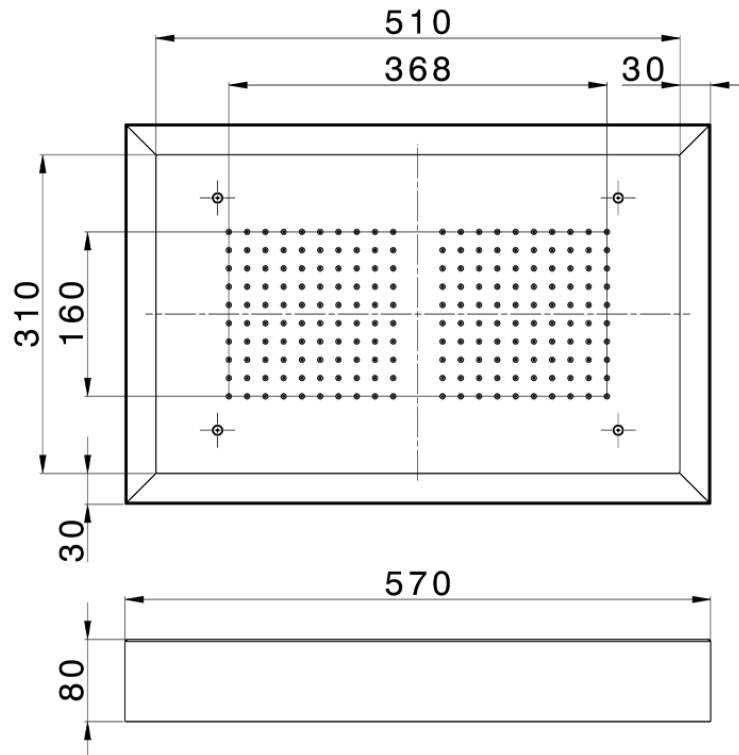

570x370 mm Chromotherapy Ceiling showerhead ZEN_ZS1C0215

ZS1C0215

<https://en.huberitalia.com/570x370-mm-chromotherapy-ceiling-showerhead-zen-zs1c0215>

2026-06-13