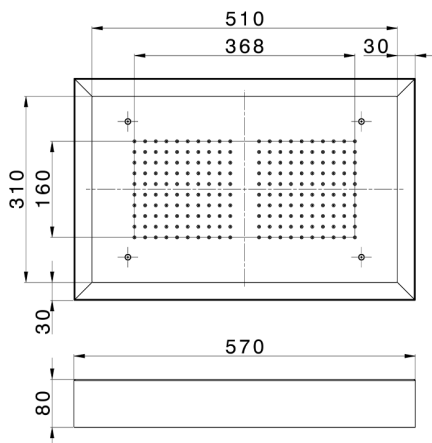

## 570x370 mm Chromotherapy Ceiling showerhead ZEN\_ZS1C0215

MODEL **ZS1C0215**

570x370 mm Chromotherapy Ceiling showerhead, with white cover, rain, chromotherapy functions, built-in control included, Stainless Steel AISI 304