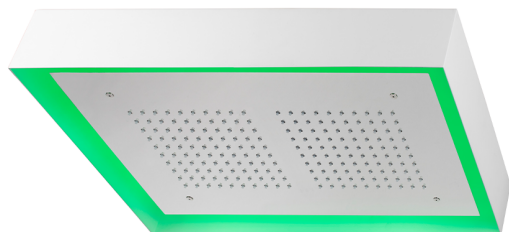

## 570x370 mm Chromotherapy Ceiling showerhead ZEN\_ZS1C0215

MODEL **ZS1C0215**

570x370 mm Chromotherapy Ceiling showerhead, with white cover, rain, chromotherapy functions, built-in control included, Stainless Steel AISI 304

### AVAILABLE FINISHINGS

-  **D1** D1 Brushed Inox
-  **40** 40 Matt Black
-  **4Q** 4Q Matt White
-  **D2** D2 Polished Inox