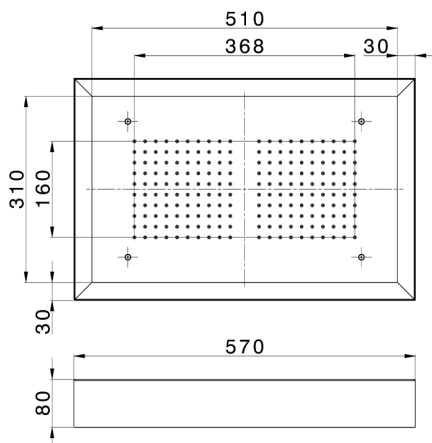

570x370 mm Chromotherapy Ceiling showerhead ZEN_ZS1C0215

MODEL **ZS1C0215**

570x370 mm Chromotherapy Ceiling showerhead, with white cover, rain, chromotherapy functions, built-in control included, Stainless Steel AISI 304