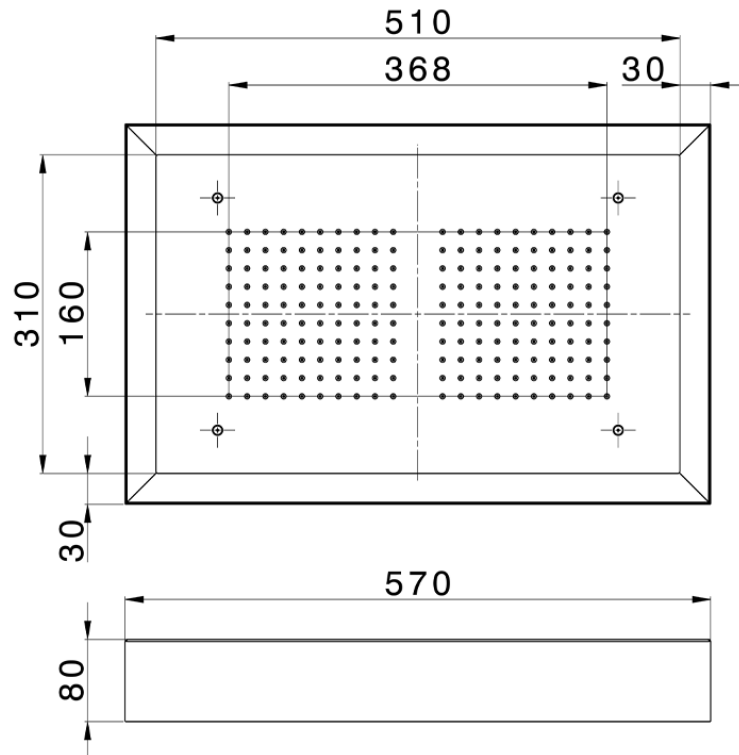

## 570x370 mm Chromotherapy Ceiling showerhead ZEN\_ZS1C0215

ZS1C0215

<https://en.huberitalia.com/570x370-mm-chromotherapy-ceiling-showerhead-zen-zs1c0215>

2026-06-13