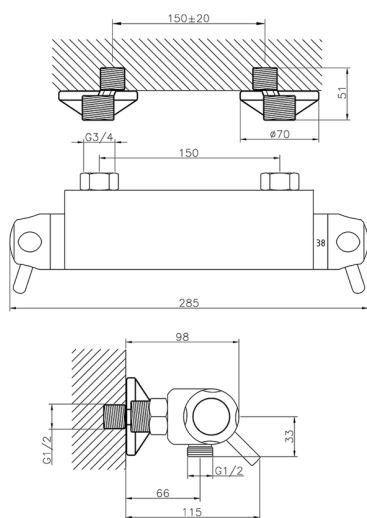

Thermostatic

The Huber thermostatic is your personal water manager, helping you to handle, control and save water and energy.

2024-12-04