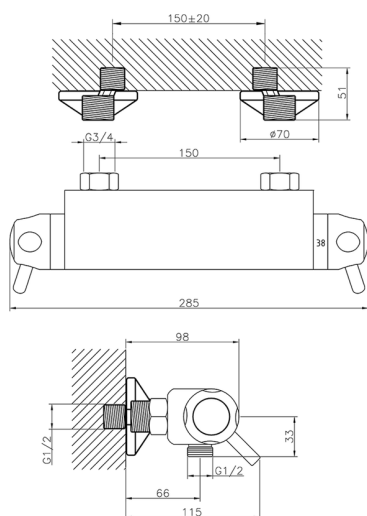

Thermostatic

The Huber thermostatic is your personal water manager, helping you to handle, control and save water and energy.

2025-01-15