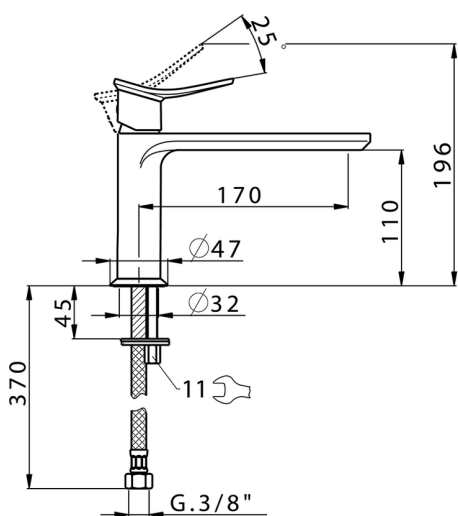

Single lever washbasin mixer HARLOCK_HC001544

MODEL **HC001544**

Single lever washbasin mixer, without automatic pop-up waste, G.3/8" stainless steel flexible hose

AVAILABLE FINISHINGS

-  **21** 21 Chrome
-  **2P** 2P Rose Gold
-  **2Q** 2Q Black Titanium
-  **40** 40 Matt Black
-  **4Q** 4Q Matt White
-  **6T** 6T Chrome/Matt Black

CHARACTERISTICS

Cartridge Spare Parts **ZZ96550000**

25 mm Cartridge

2024-12-22