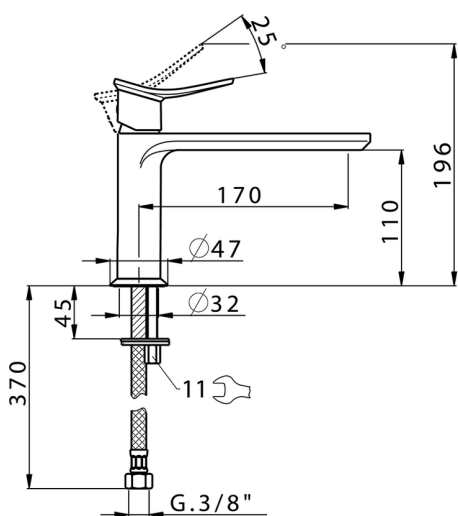

## Single lever washbasin mixer HARLOCK\_HC001544

MODEL **HC001544**

Single lever washbasin mixer, without automatic pop-up waste, G.3/8" stainless steel flexible hose

### CHARACTERISTICS

Cartridge Spare Parts **ZZ96550000**

**25 mm Cartridge**

2024-12-22