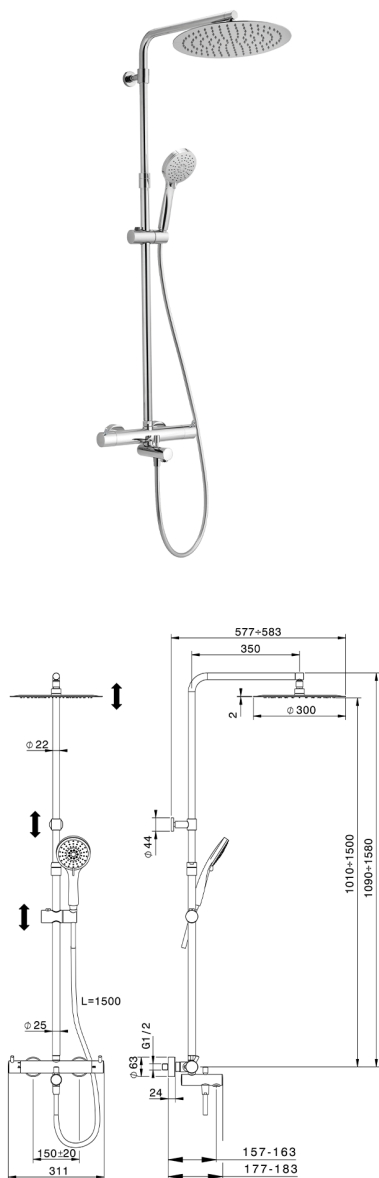

3-function Thermostatic shower set NUOVA KIRUNA_KRC8502A

MODEL **KRC8502A**

3-function Thermostatic shower set, 2-outlet deviator, adjustable riser column, sliding handshower holder, 100 mm ABS 3 sprays handshower, 300 mm round showerhead 2 mm thick INOX, 150 cm smooth SILVERFLEX Flexible Hose

AVAILABLE FINISHINGS

-  **21** 21 Chrome
-  **26** 26 Old Copper
-  **2F** 2F Brushed Nickel
-  **2W** 2W Brushed Gold
-  **40** 40 Matt Black
-  **4Q** 4Q Matt White

CHARACTERISTICS

Cartridge Spare Parts **22.04A.AR - ZZ97279004**

Argo 2 (long filter) Thermostatic Valve

Thermostatic

The Huber thermostatic is your personal water manager, helping you to handle, control and save water and energy.

2026-06-26