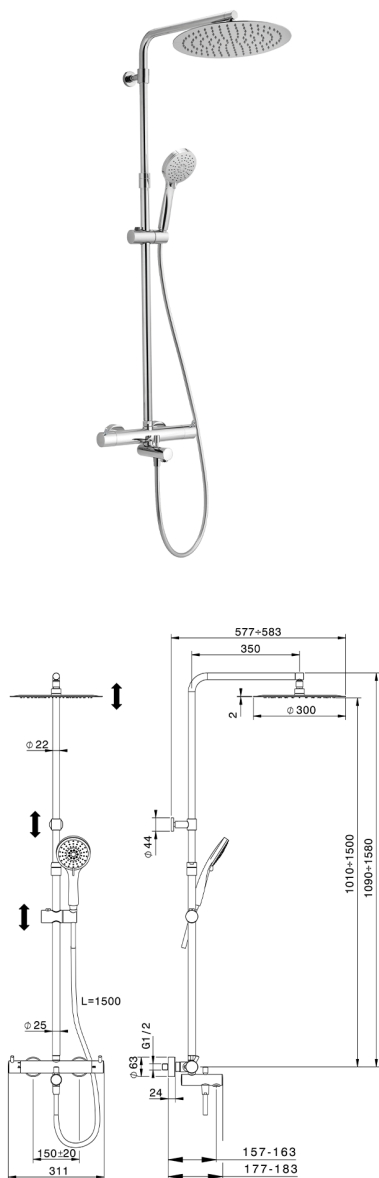

## 3-function Thermostatic shower set NUOVA KIRUNA\_KRC8502A

MODEL **KRC8502A**

3-function Thermostatic shower set, 2-outlet deviator, adjustable riser column, sliding handshower holder, 100 mm ABS 3 sprays handshower, 300 mm round showerhead 2 mm thick INOX, 150 cm smooth SILVERFLEX Flexible Hose

### AVAILABLE FINISHINGS

-  **21** 21 Chrome
-  **26** 26 Old Copper
-  **2F** 2F Brushed Nickel
-  **2W** 2W Brushed Gold
-  **40** 40 Matt Black
-  **4Q** 4Q Matt White

### CHARACTERISTICS

Cartridge Spare Parts **22.04A.AR - ZZ97279004**

**Argo 2 (long filter) Thermostatic Valve**