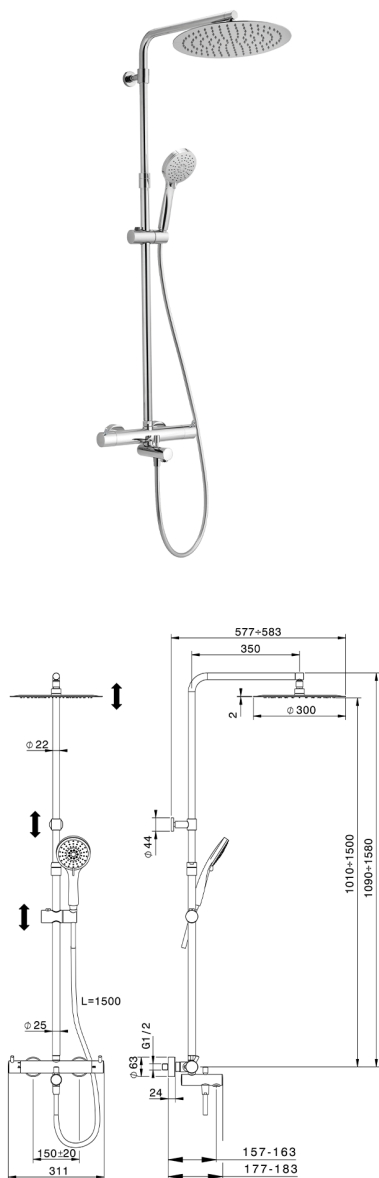

3-function Thermostatic shower set NUOVA KIRUNA_KRC8502A

MODEL **KRC8502A**

3-function Thermostatic shower set, 2-outlet deviator, adjustable riser column, sliding handshower holder, 100 mm ABS 3 sprays handshower, 300 mm round showerhead 2 mm thick INOX, 150 cm smooth SILVERFLEX Flexible Hose

AVAILABLE FINISHINGS

-  **21** 21 Chrome
-  **26** 26 Old Copper
-  **2F** 2F Brushed Nickel
-  **2W** 2W Brushed Gold
-  **40** 40 Matt Black
-  **4Q** 4Q Matt White

CHARACTERISTICS

Cartridge Spare Parts **22.04A.AR - ZZ97279004**

Argo 2 (long filter) Thermostatic Valve

Thermostatic

The Huber thermostatic is your personal water manager, helping you to handle, control and save water and energy.

2026-06-27