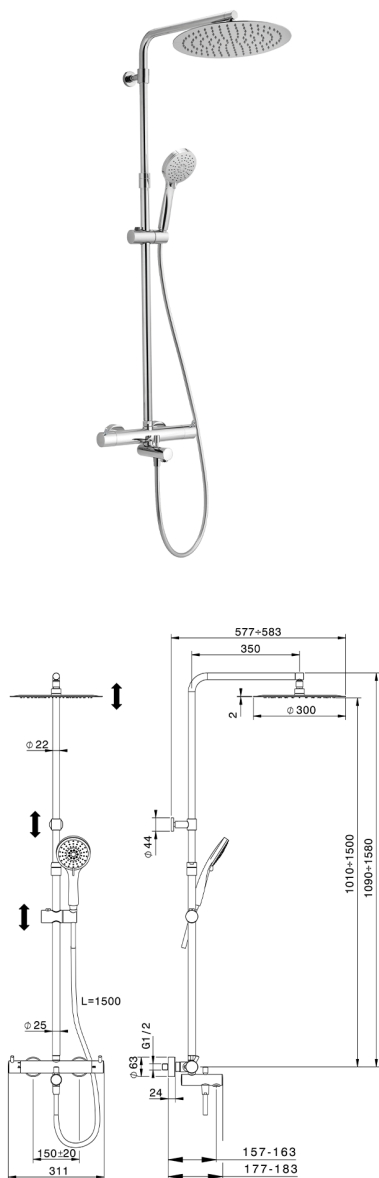

3-function Thermostatic shower set NUOVA KIRUNA_KRC8502A

MODEL **KRC8502A**

3-function Thermostatic shower set, 2-outlet deviator, adjustable riser column, sliding handshower holder, 100 mm ABS 3 sprays handshower, 300 mm round showerhead 2 mm thick INOX, 150 cm smooth SILVERFLEX Flexible Hose

AVAILABLE FINISHINGS

-  **21** 21 Chrome
-  **26** 26 Old Copper
-  **2F** 2F Brushed Nickel
-  **2W** 2W Brushed Gold
-  **40** 40 Matt Black
-  **4Q** 4Q Matt White

CHARACTERISTICS

Cartridge Spare Parts **22.04A.AR - ZZ97279004**

Argo 2 (long filter) Thermostatic Valve

Thermostatic

The Huber thermostatic is your personal water manager, helping you to handle, control and save water and energy.

2026-04-07