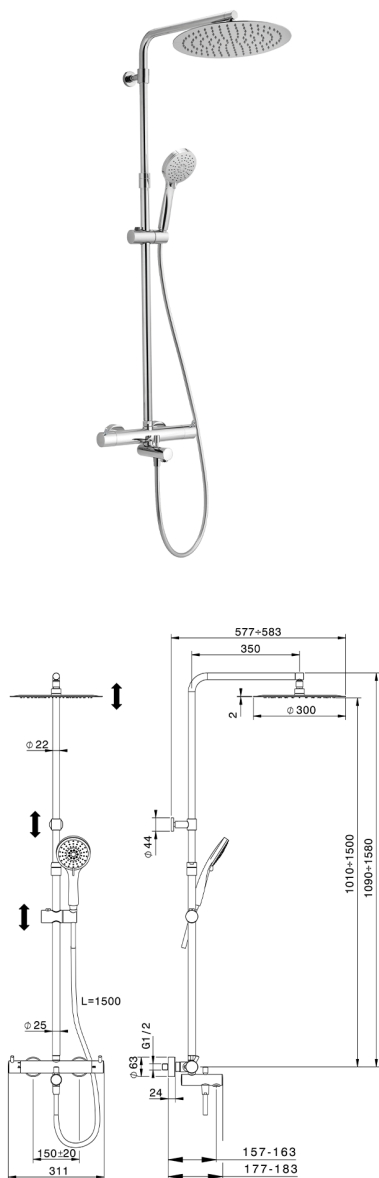

3-function Thermostatic shower set NUOVA KIRUNA_KRC8502A

MODEL **KRC8502A**

3-function Thermostatic shower set, 2-outlet deviator, adjustable riser column, sliding handshower holder, 100 mm ABS 3 sprays handshower, 300 mm round showerhead 2 mm thick INOX, 150 cm smooth SILVERFLEX Flexible Hose

AVAILABLE FINISHINGS

-  **21** 21 Chrome
-  **26** 26 Old Copper
-  **2F** 2F Brushed Nickel
-  **2W** 2W Brushed Gold
-  **40** 40 Matt Black
-  **4Q** 4Q Matt White

CHARACTERISTICS

Cartridge Spare Parts **22.04A.AR - ZZ97279004**

Argo 2 (long filter) Thermostatic Valve

Thermostatic

The Huber thermostatic is your personal water manager, helping you to handle, control and save water and energy.

2026-06-06