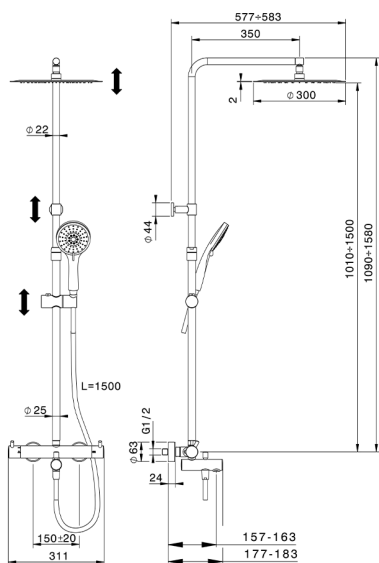

## 3-function Thermostatic shower set NUOVA KIRUNA\_KRC8502A

MODEL **KRC8502A**

3-function Thermostatic shower set, 2-outlet deviator, adjustable riser column, sliding handshower holder, 100 mm ABS 3 sprays handshower, 300 mm round showerhead 2 mm thick INOX, 150 cm smooth SILVERFLEX Flexible Hose

### CHARACTERISTICS

Cartridge Spare Parts **22.04A.AR - ZZ97279004**

**Argo 2 (long filter) Thermostatic Valve**