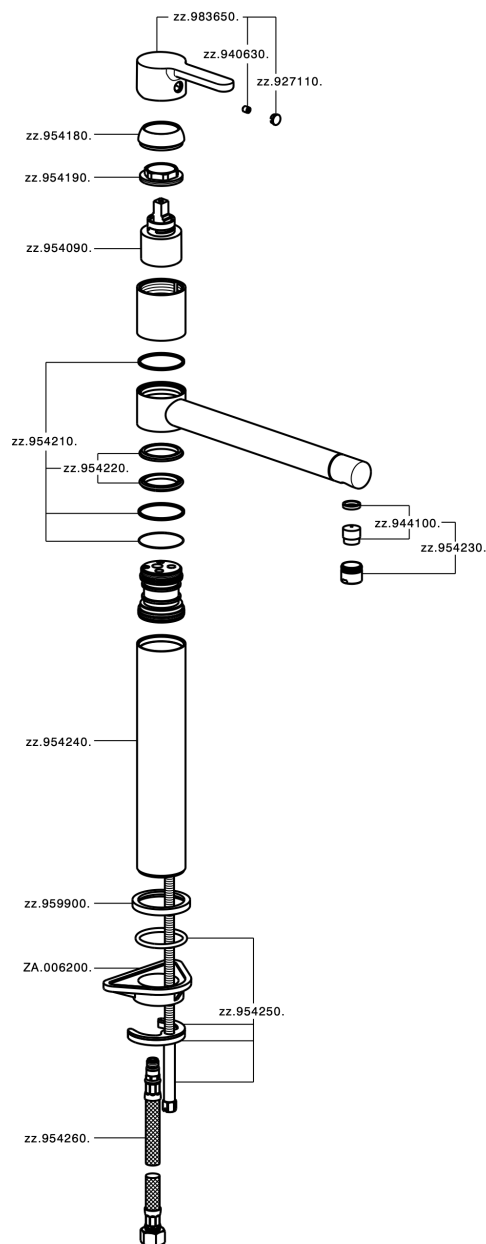

Single lever sink mixer KITCHEN_H2001580

MODEL **H2001580**

Single lever sink mixer, swivel spout, G.3/8" stainless steel flexible hoses

AVAILABLE FINISHINGS

CHARACTERISTICS

Cartridge Spare Parts **ZZ95409000**

35 mm Cartridge

EcoStop

EcoStop feature limits water flow to approximately 50% of maximum output with one point of resistance on setting. Push slightly past the middle stop only when full water output is required. This will save water up to 50%.

Single lever sink mixer KITCHEN_H2001580

H2001580

<https://en.huberitalia.com/single-lever-sink-mixer-kitchen-h2001580>

2024-11-21