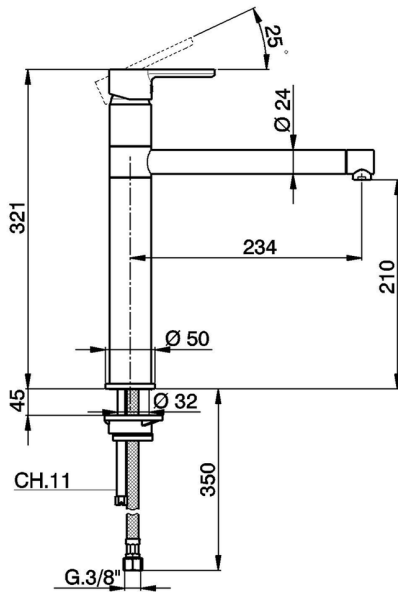

Single lever sink mixer KITCHEN_H2001580

MODEL **H2001580**

Single lever sink mixer, swivel spout, G.3/8" stainless steel flexible hoses

AVAILABLE FINISHINGS

CHARACTERISTICS

Cartridge Spare Parts **ZZ95409000**

35 mm Cartridge

EcoStop

EcoStop feature limits water flow to approximately 50% of maximum output with one point of resistance on setting. Push slightly past the middle stop only when full water output is required. This will save water up to 50%.

Single lever sink mixer KITCHEN_H2001580

H2001580

<https://en.huberitalia.com/single-lever-sink-mixer-kitchen-h2001580>

2024-11-21