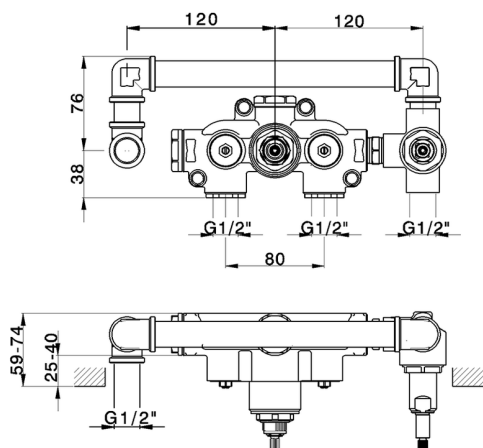

Concealed thermostatic bath mixer, 2-outlet CONCEALED_ZB019340

MODEL **ZB019340**

Concealed thermostatic shower mixer,
2-outlet, without trim kit

AVAILABLE FINISHINGS

 **04** 04 Without finishing

CHARACTERISTICS

Installation **Concealed**

Cartridge Spare Parts **24.04A.PP**

8x20 Plus P Thermostatic Valve

Concealed **1**

Thermostatic

The Huber thermostatic is your personal water manager, helping you to handle, control and save water and energy.