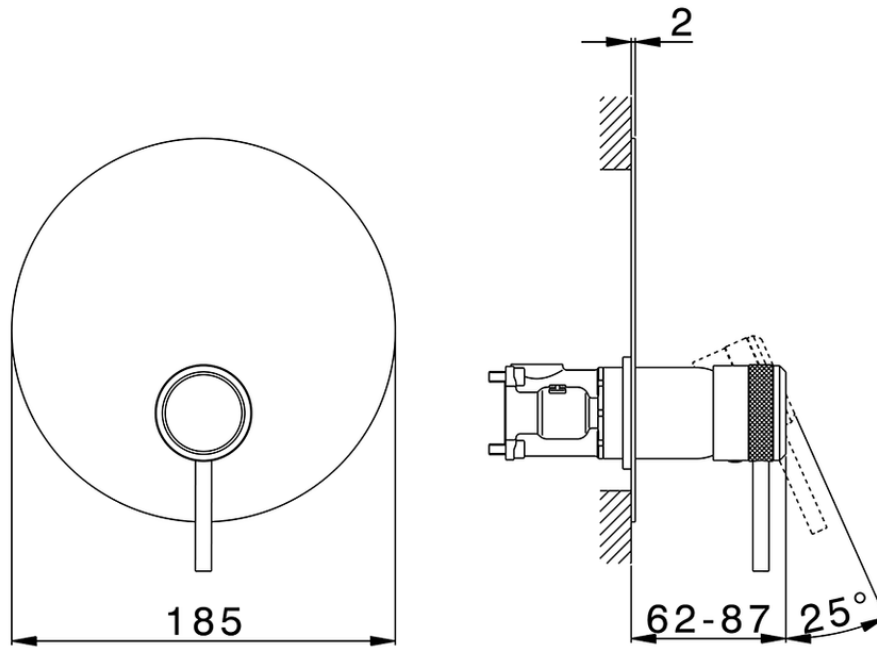

Exposed part for Single Lever One Box Valve CHRONOS_CR0BM010

CR0BM010

<https://en.huberitalia.com/exposed-part-for-single-lever-one-box-valve-chronos-cr0bm010>

ZB00B031

<https://en.huberitalia.com/one-box-universal-concealed-part-one-box-zb00b031>