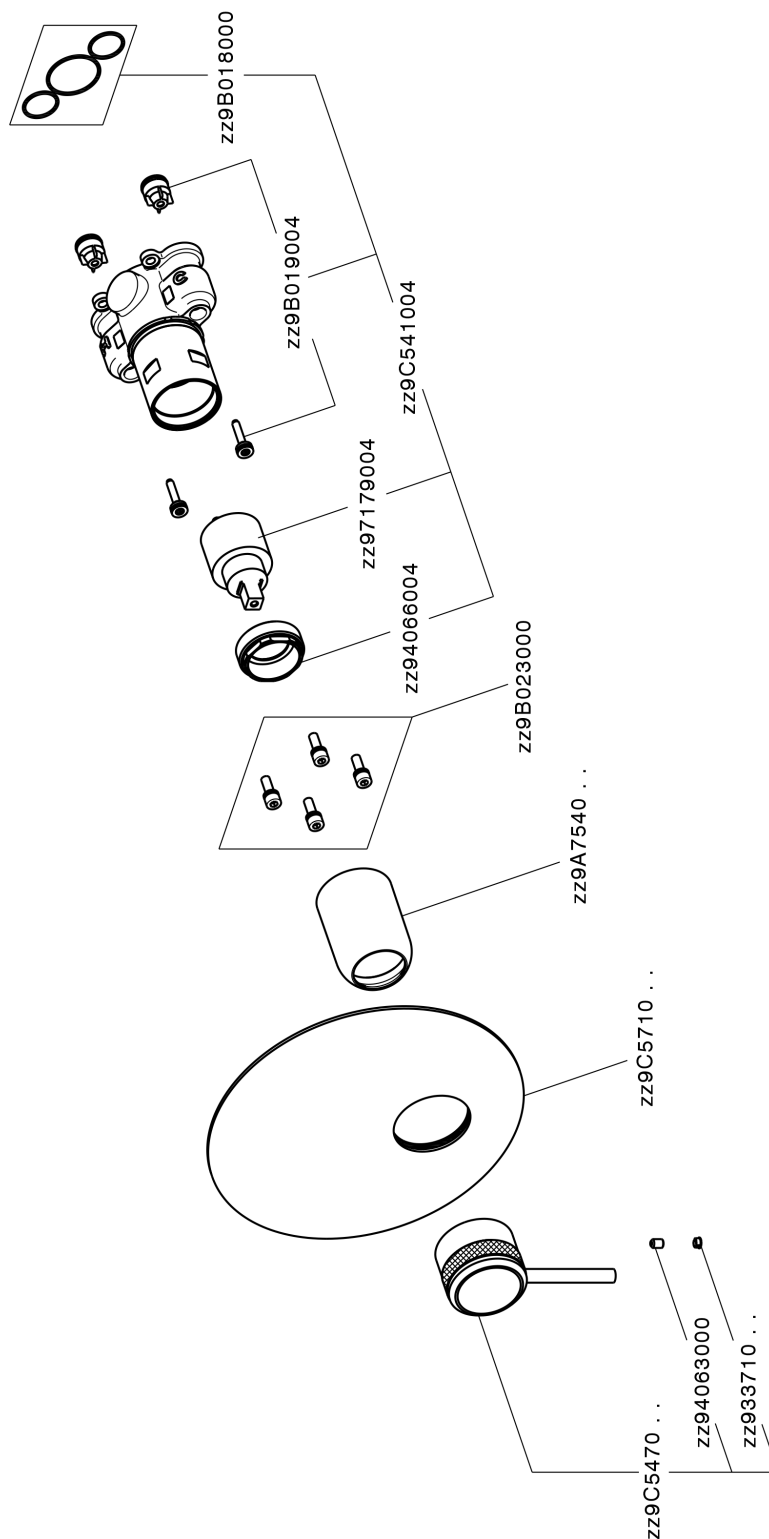

Exposed part for Single Lever One Box Valve CHRONOS_CR0BM010

CR0BM010

<https://en.huberitalia.com/exposed-part-for-single-lever-one-box-valve-chronos-cr0bm010>

One Box Universal Concealed Part ONE BOX_ZB00B031

ZB00B031

<https://en.huberitalia.com/one-box-universal-concealed-part-one-box-zb00b031>

One Box Universal Concealed Part ONE BOX_ZB00B030

ZB00B030

<https://en.huberitalia.com/one-box-universal-concealed-part-one-box-zb00b030>

2024-12-22