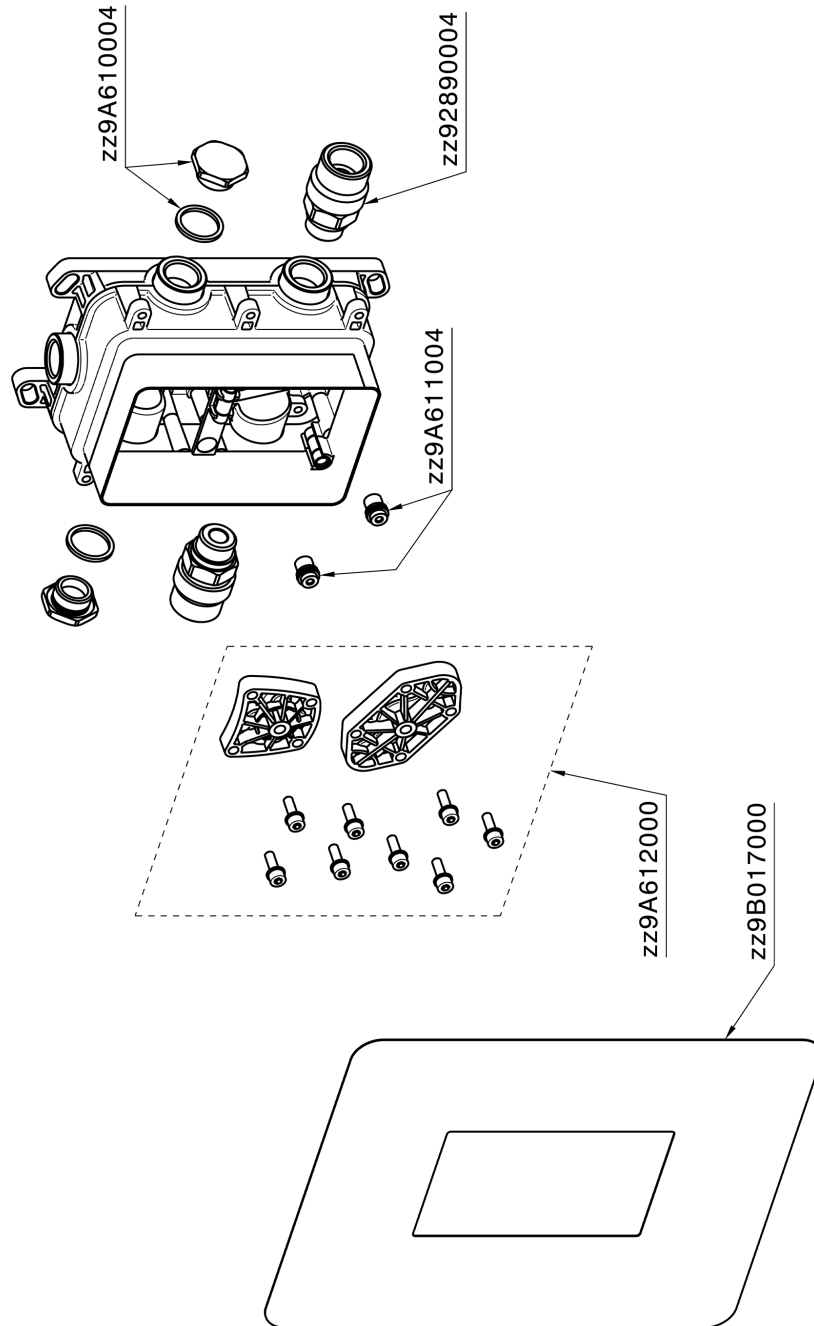

Exposed part for Single Lever One Box Valve CHRONOS_CR0BM010

CR0BM010

<https://en.huberitalia.com/exposed-part-for-single-lever-one-box-valve-chronos-cr0bm010>

One Box Universal Concealed Part ONE BOX_ZB00B031

ZB00B031

<https://en.huberitalia.com/one-box-universal-concealed-part-one-box-zb00b031>

One Box Universal Concealed Part ONE BOX_ZB00B030

ZB00B030

<https://en.huberitalia.com/one-box-universal-concealed-part-one-box-zb00b030>