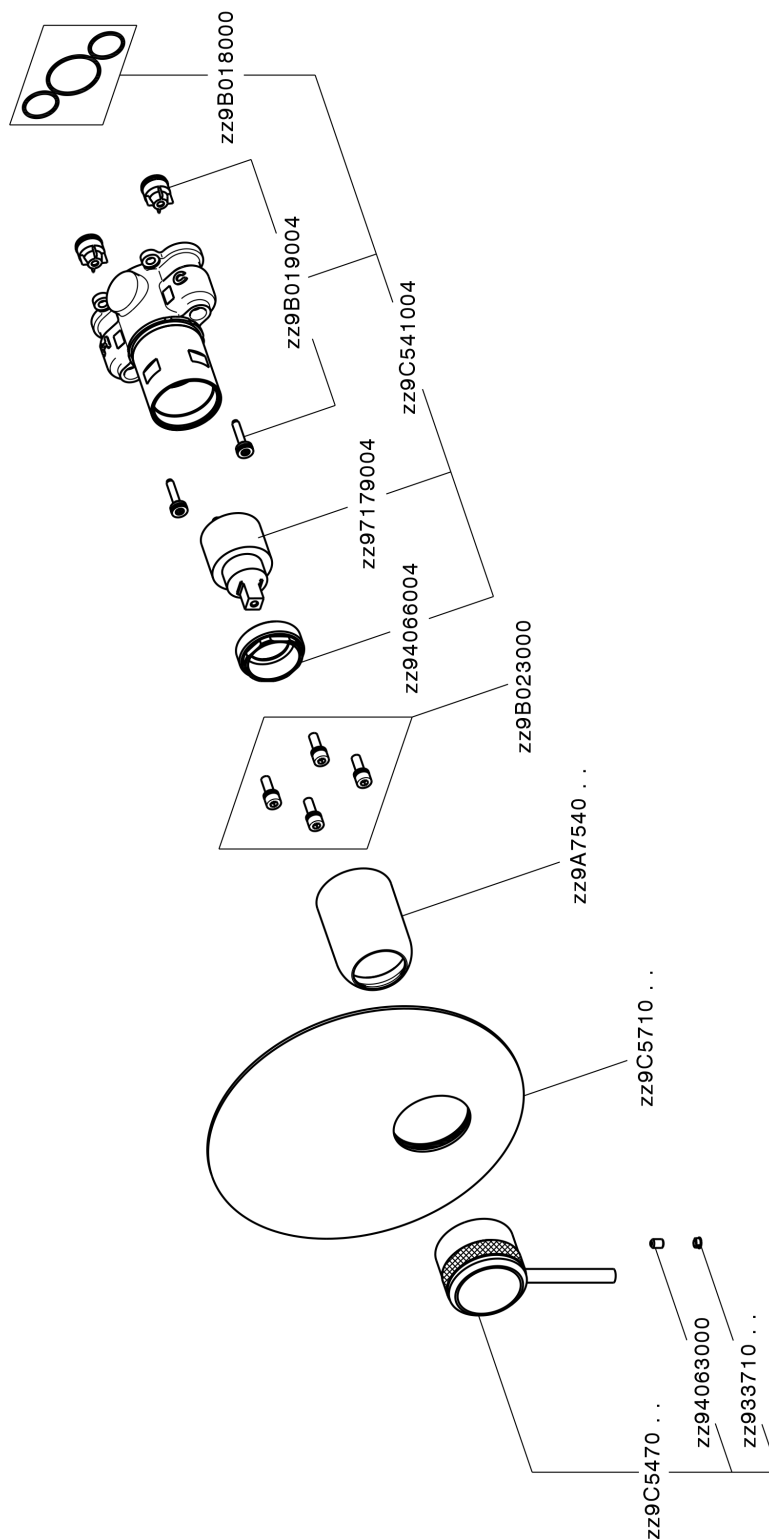

Exposed part for Single Lever One Box Valve CHRONOS_CR0BM010

MODEL **CR0BM010**

Exposed part for Single Lever One Box Valve, 1 Outlet, Minimum depth of installation: 67 mm, without concealed part, for items ZB00B030-ZB00B031

AVAILABLE FINISHINGS

CHARACTERISTICS

Cartridge Spare Parts **ZZ97179000**
35 mm Cartridge
 Installation **Concealed**
 Required concealed parts **ZB00B031**
ZB00B030

Exposed part for Single Lever One Box Valve CHRONOS_CR0BM010

CR0BM010

<https://en.huberitalia.com/exposed-part-for-single-lever-one-box-valve-chronos-cr0bm010>

One Box Universal Concealed Part ONE BOX_ZB00B031

MODEL **ZB00B031**

One Box Universal Concealed Part, for 1 or 2 or 3 outlet thermostatic or single lever, without trim kit, with noise reducers, with sealing gasket