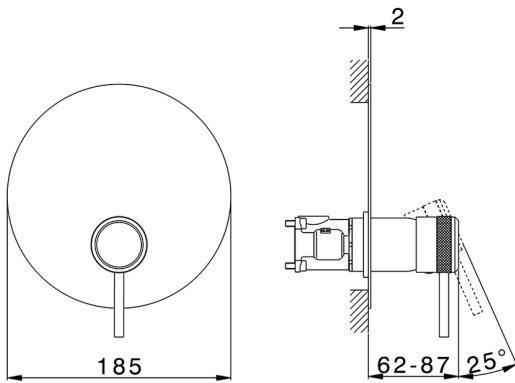

Exposed part for Single Lever One Box Valve CHRONOS_CR0BM010

MODEL **CR0BM010**

Exposed part for Single Lever One Box Valve, 1 Outlet, Minimum depth of installation: 67 mm, without concealed part, for items ZB00B030-ZB00B031

AVAILABLE FINISHINGS

CHARACTERISTICS

Cartridge Spare Parts **ZZ97179000**
35 mm Cartridge
 Installation **Concealed**
 Required concealed parts **ZB00B031**
ZB00B030

Exposed part for Single Lever One Box Valve CHRONOS_CR0BM010

CR0BM010

<https://en.huberitalia.com/exposed-part-for-single-lever-one-box-valve-chronos-cr0bm010>

One Box Universal Concealed Part ONE BOX_ZB00B031

MODEL **ZB00B031**

One Box Universal Concealed Part, for 1 or 2 or 3 outlet thermostatic or single lever, without trim kit, with noise reducers, with sealing gasket