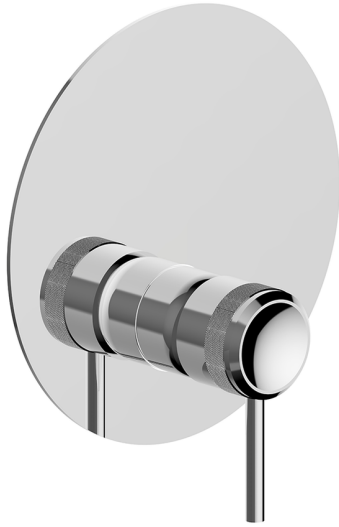

Exposed part for Single Lever One Box Valve CHRONOS_CR0BM010

MODEL **CR0BM010**

Exposed part for Single Lever One Box Valve, 1 Outlet, Minimum depth of installation: 67 mm, without concealed part, for items ZB00B030-ZB00B031

AVAILABLE FINISHINGS

CHARACTERISTICS

Cartridge Spare Parts **ZZ97179000**
35 mm Cartridge
 Installation **Concealed**
 Required concealed parts **ZB00B031**
ZB00B030

Exposed part for Single Lever One Box Valve CHRONOS_CR0BM010

CR0BM010

<https://en.huberitalia.com/exposed-part-for-single-lever-one-box-valve-chronos-cr0bm010>

One Box Universal Concealed Part ONE BOX_ZB00B031

MODEL **ZB00B031**

One Box Universal Concealed Part, for 1 or 2 or 3 outlet thermostatic or single lever, without trim kit, with noise reducers, with sealing gasket

One Box Universal Concealed Part ONE BOX_ZB00B030

MODEL **ZB00B030**

One Box Universal Concealed Part, for 1 or 2 or 3 outlet thermostatic or single lever, without trim kit, without noise reducers, with sealing gasket