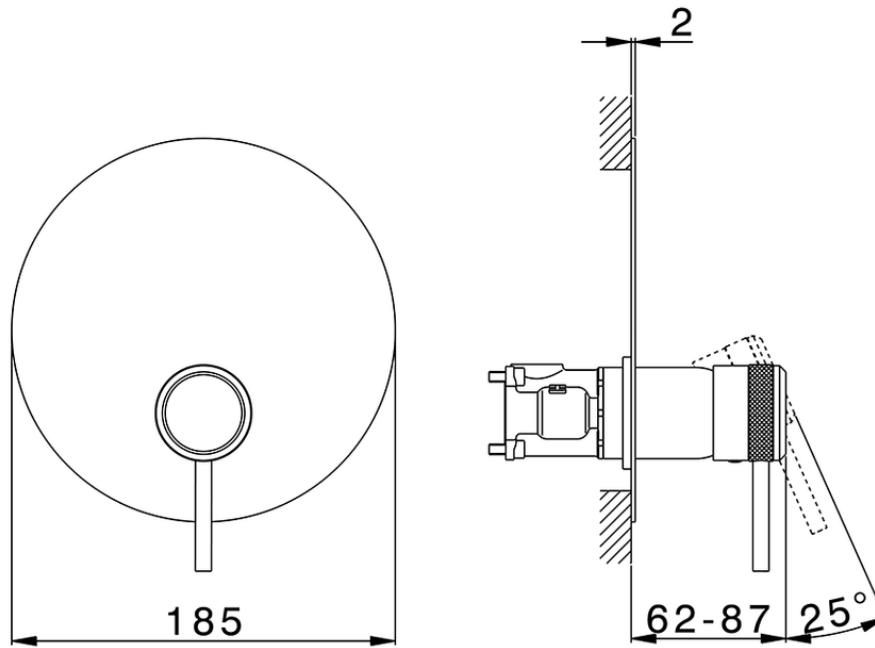

Exposed part for Single Lever One Box Valve CHRONOS_CR0BM010

CR0BM010

<https://en.huberitalia.com/exposed-part-for-single-lever-one-box-valve-chronos-cr0bm010>

ZB00B031

<https://en.huberitalia.com/one-box-universal-concealed-part-one-box-zb00b031>