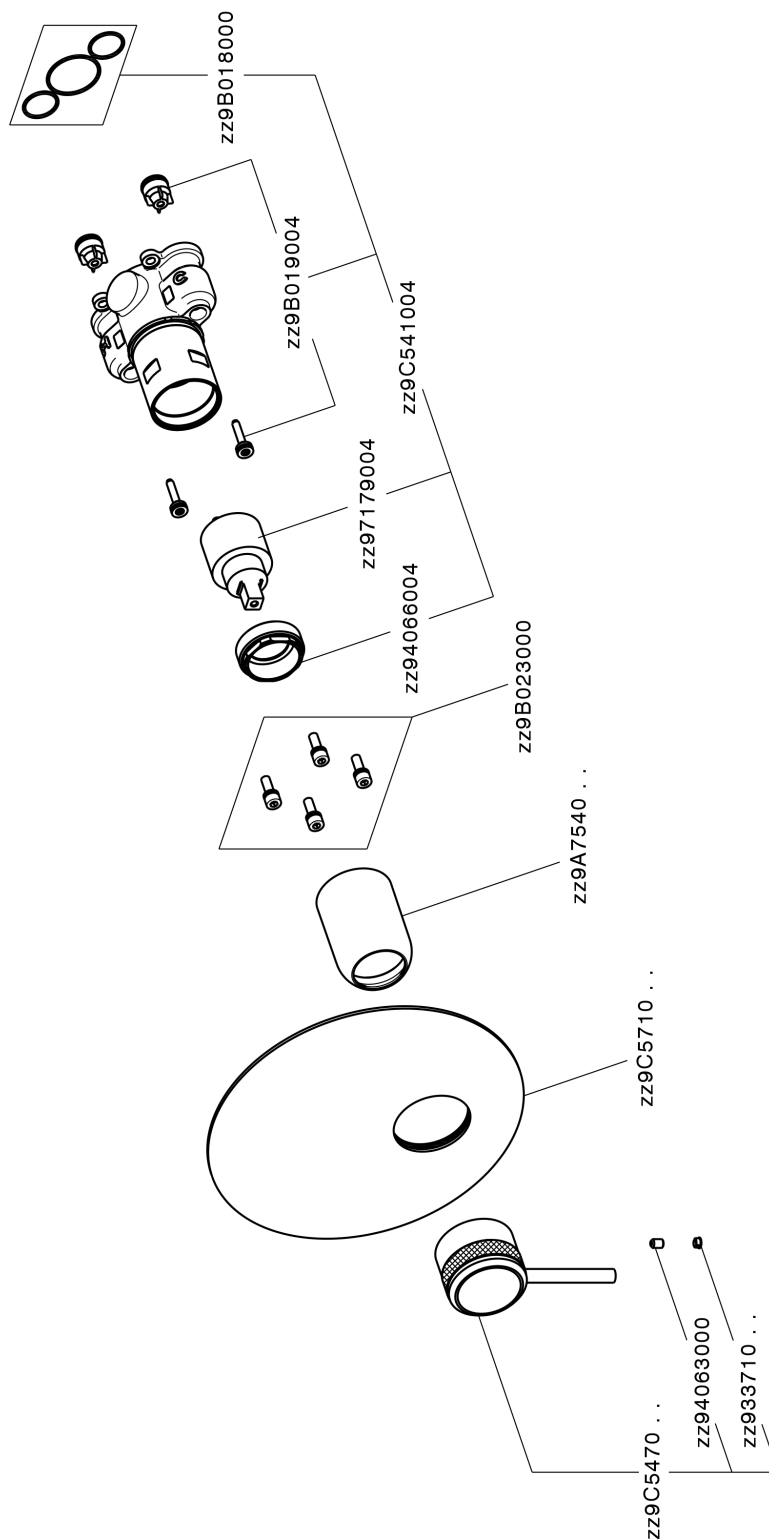

## Exposed part for Single Lever One Box Valve CHRONOS\_CR0BM010

CR0BM010

<https://en.huberitalia.com/exposed-part-for-single-lever-one-box-valve-chronos-cr0bm010>

## One Box Universal Concealed Part ONE BOX\_ZB00B031

ZB00B031

<https://en.huberitalia.com/one-box-universal-concealed-part-one-box-zb00b031>