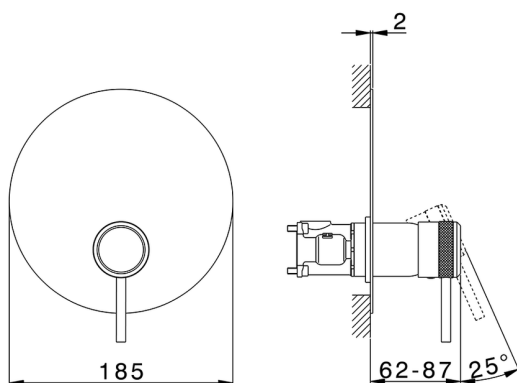

Exposed part for Single Lever One Box Valve CHRONOS_CR0BM010

MODEL **CR0BM010**

Exposed part for Single Lever One Box Valve, 1 Outlet, Minimum depth of installation: 67 mm, without concealed part, for items ZB00B030-ZB00B031

AVAILABLE FINISHINGS

-  **21** 21 Chrome
-  **2F** 2F Brushed Nickel
-  **2Q** 2Q Black Titanium

CHARACTERISTICS

Cartridge Spare Parts **ZZ97179000**

35 mm Cartridge

Installation **Concealed**

Required concealed parts **ZB00B031**

ZB00B030

Exposed part for Single Lever One Box Valve CHRONOS_CR0BM010

CR0BM010

<https://en.huberitalia.com/exposed-part-for-single-lever-one-box-valve-chronos-cr0bm010>

One Box Universal Concealed Part ONE BOX_ZB00B031