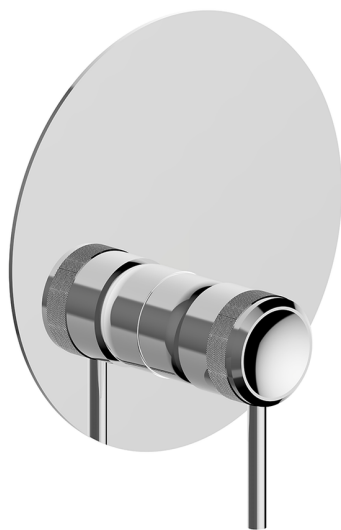

Exposed part for Single Lever One Box Valve CHRONOS_CR0BM010

MODEL **CR0BM010**

Exposed part for Single Lever One Box Valve, 1 Outlet, Minimum depth of installation: 67 mm, without concealed part, for items ZB00B030-ZB00B031

AVAILABLE FINISHINGS

-  **21** 21 Chrome
-  **2F** 2F Brushed Nickel
-  **2Q** 2Q Black Titanium

CHARACTERISTICS

Cartridge Spare Parts **ZZ97179000**

35 mm Cartridge

Installation **Concealed**

Required concealed parts **ZB00B031**

ZB00B030

Exposed part for Single Lever One Box Valve CHRONOS_CR0BM010

CR0BM010

<https://en.huberitalia.com/exposed-part-for-single-lever-one-box-valve-chronos-cr0bm010>

One Box Universal Concealed Part ONE BOX_ZB00B031

MODEL **ZB00B031**

One Box Universal Concealed Part, for 1 or 2 or 3 outlet thermostatic or single lever, without trim kit, with noise reducers, with sealing gasket

AVAILABLE FINISHINGS

04 04 Without finishing