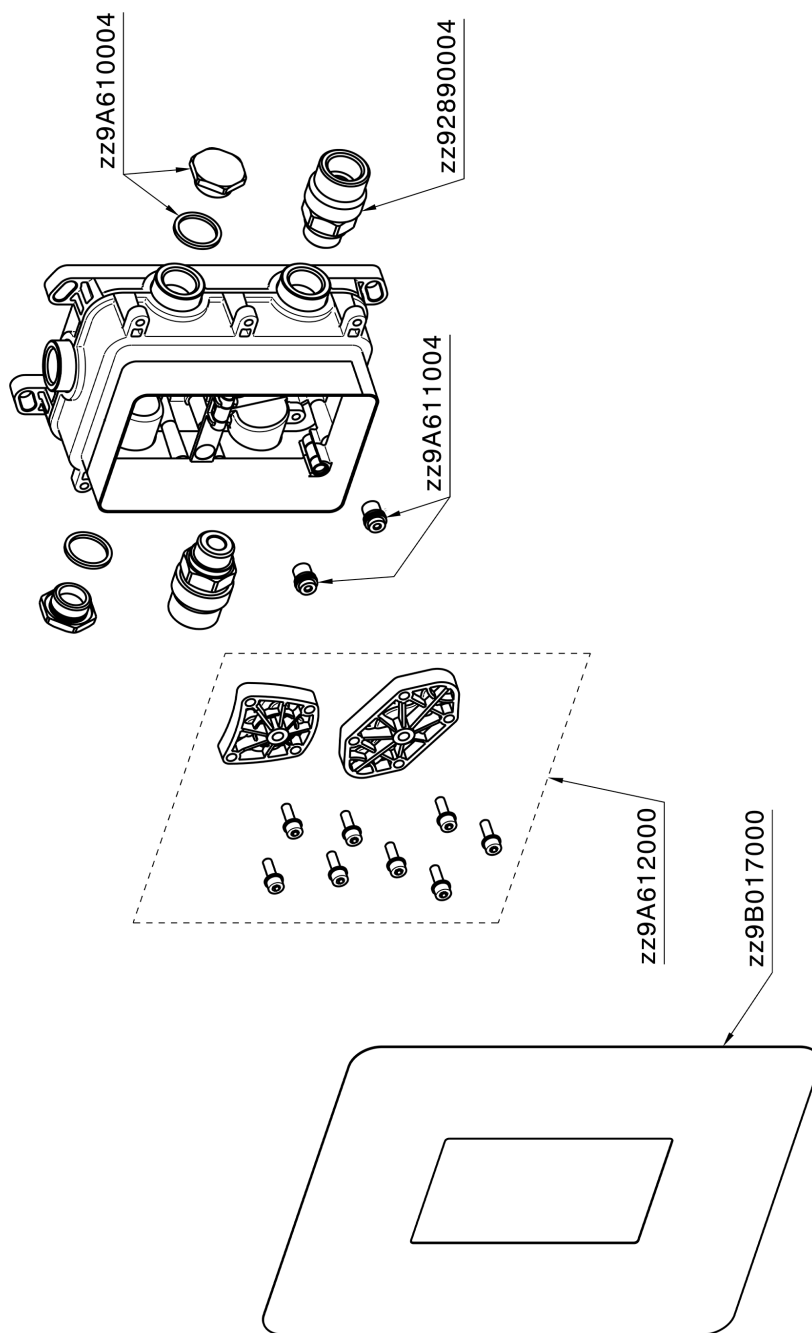

Exposed part for Single Lever One Box Valve CHRONOS_CR0BM010

CR0BM010

<https://en.huberitalia.com/exposed-part-for-single-lever-one-box-valve-chronos-cr0bm010>

One Box Universal Concealed Part ONE BOX_ZB00B031

ZB00B031

<https://en.huberitalia.com/one-box-universal-concealed-part-one-box-zb00b031>

One Box Universal Concealed Part ONE BOX_ZB00B030

ZB00B030

<https://en.huberitalia.com/one-box-universal-concealed-part-one-box-zb00b030>