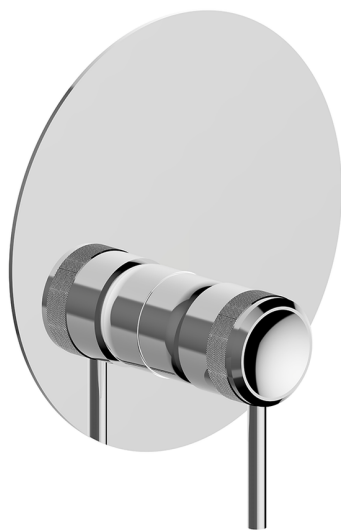

## Exposed part for Single Lever One Box Valve CHRONOS\_CR0BM010

MODEL **CR0BM010**

Exposed part for Single Lever One Box Valve, 1 Outlet, Minimum depth of installation: 67 mm, without concealed part, for items ZB00B030-ZB00B031

### CHARACTERISTICS

Cartridge Spare Parts **ZZ97179000**

**35 mm Cartridge**

Installation **Concealed**

Required concealed parts **ZB00B031**

**ZB00B030**

## Exposed part for Single Lever One Box Valve CHRONOS\_CR0BM010

CR0BM010

<https://en.huberitalia.com/exposed-part-for-single-lever-one-box-valve-chronos-cr0bm010>

## One Box Universal Concealed Part ONE BOX\_ZB00B031

MODEL **ZB00B031**

One Box Universal Concealed Part, for 1 or 2 or 3 outlet thermostatic or single lever, without trim kit, with noise reducers, with sealing gasket