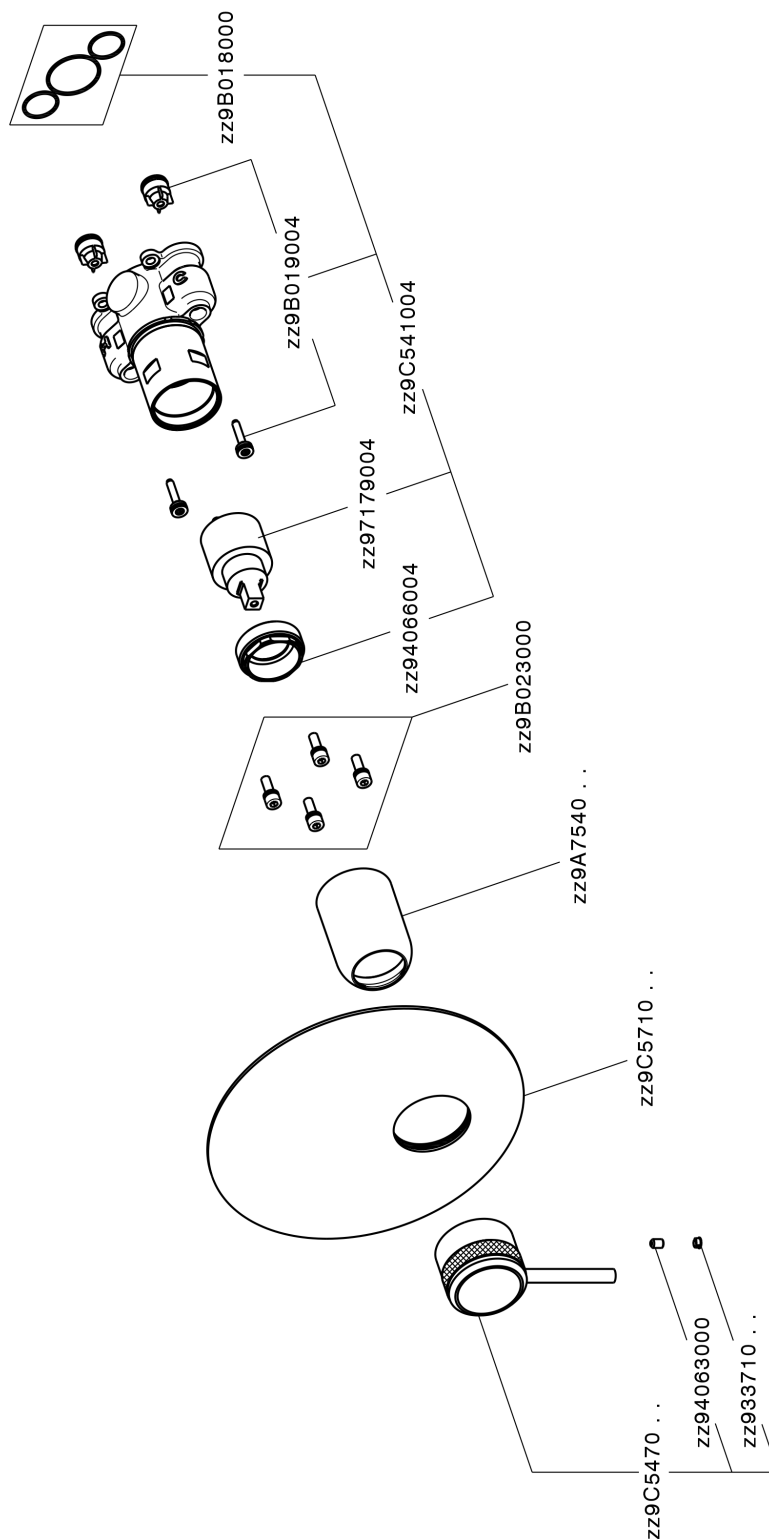

## Exposed part for Single Lever One Box Valve CHRONOS\_CR0BM010

MODEL **CR0BM010**

Exposed part for Single Lever One Box Valve, 1 Outlet, Minimum depth of installation: 67 mm, without concealed part, for items ZB00B030-ZB00B031

### CHARACTERISTICS

Cartridge Spare Parts **ZZ97179000**

**35 mm Cartridge**

Installation **Concealed**

Required concealed parts **ZB00B031**

**ZB00B030**

## Exposed part for Single Lever One Box Valve CHRONOS\_CR0BM010

CR0BM010

<https://en.huberitalia.com/exposed-part-for-single-lever-one-box-valve-chronos-cr0bm010>

## One Box Universal Concealed Part ONE BOX\_ZB00B031

MODEL **ZB00B031**

One Box Universal Concealed Part, for 1 or 2 or 3 outlet thermostatic or single lever, without trim kit, with noise reducers, with sealing gasket