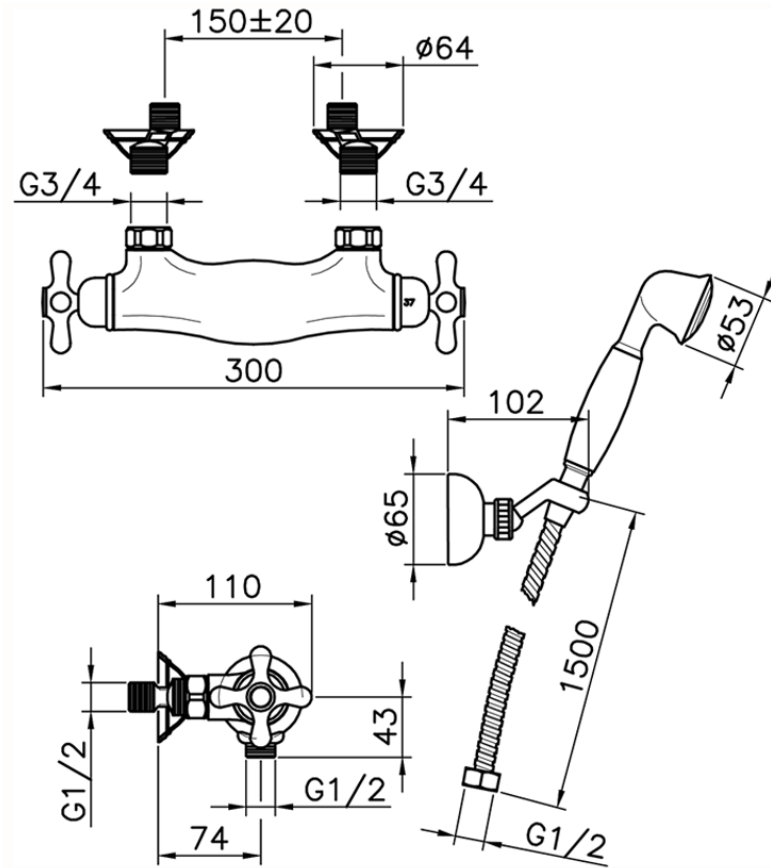

Thermostatic shower mixer, with shower set CROISSETTE\_CSD01010

CSD01010

<https://en.huberitalia.com/thermostatic-shower-mixer-with-shower-set-croisette-csd01010>

2024-11-15