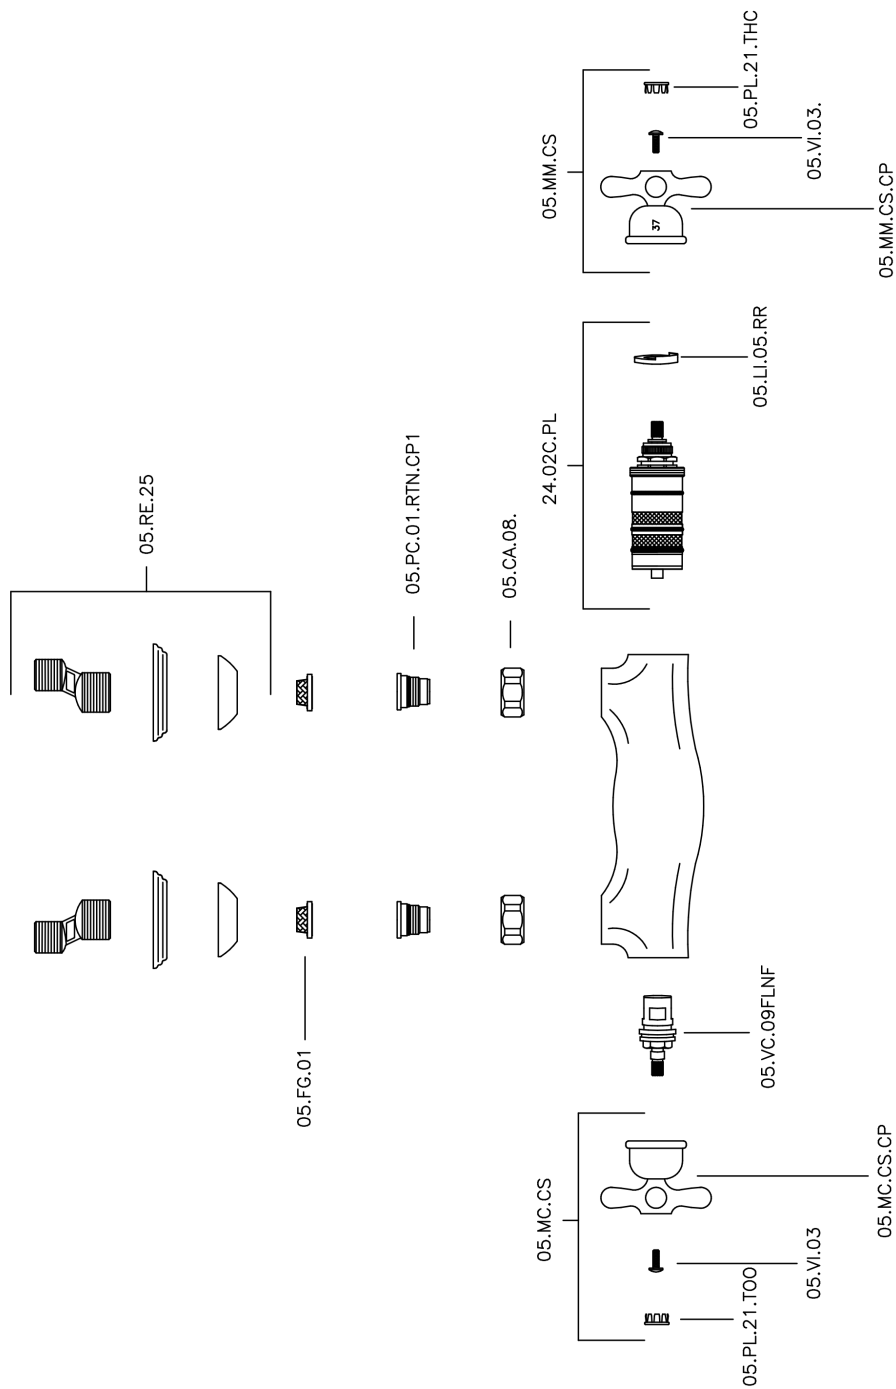

Thermostatic shower mixer, with shower set CROISSETTE_CSD01010

CSD01010

<https://en.huberitalia.com/thermostatic-shower-mixer-with-shower-set-croisette-csd01010>

Thermostatic shower mixer, with shower set CROISSETTE_CSD01010

Huber S.p.A.
 MISCELATORI TERMOSTATICI
 Huber S.p.A.
 Via Brughiere, 50
 I-28017 San Maurizio NO

CROISSETTE – ART. 63.07.

COMPLETO DOCCIA DUPLEX
 FLEXIBLE SHOWER KIT
 ENSEMBLE DE DOUCHE
 -

04.08.15

CSD01010

<https://en.huberitalia.com/thermostatic-shower-mixer-with-shower-set-croisette-csd01010>

2024-11-15