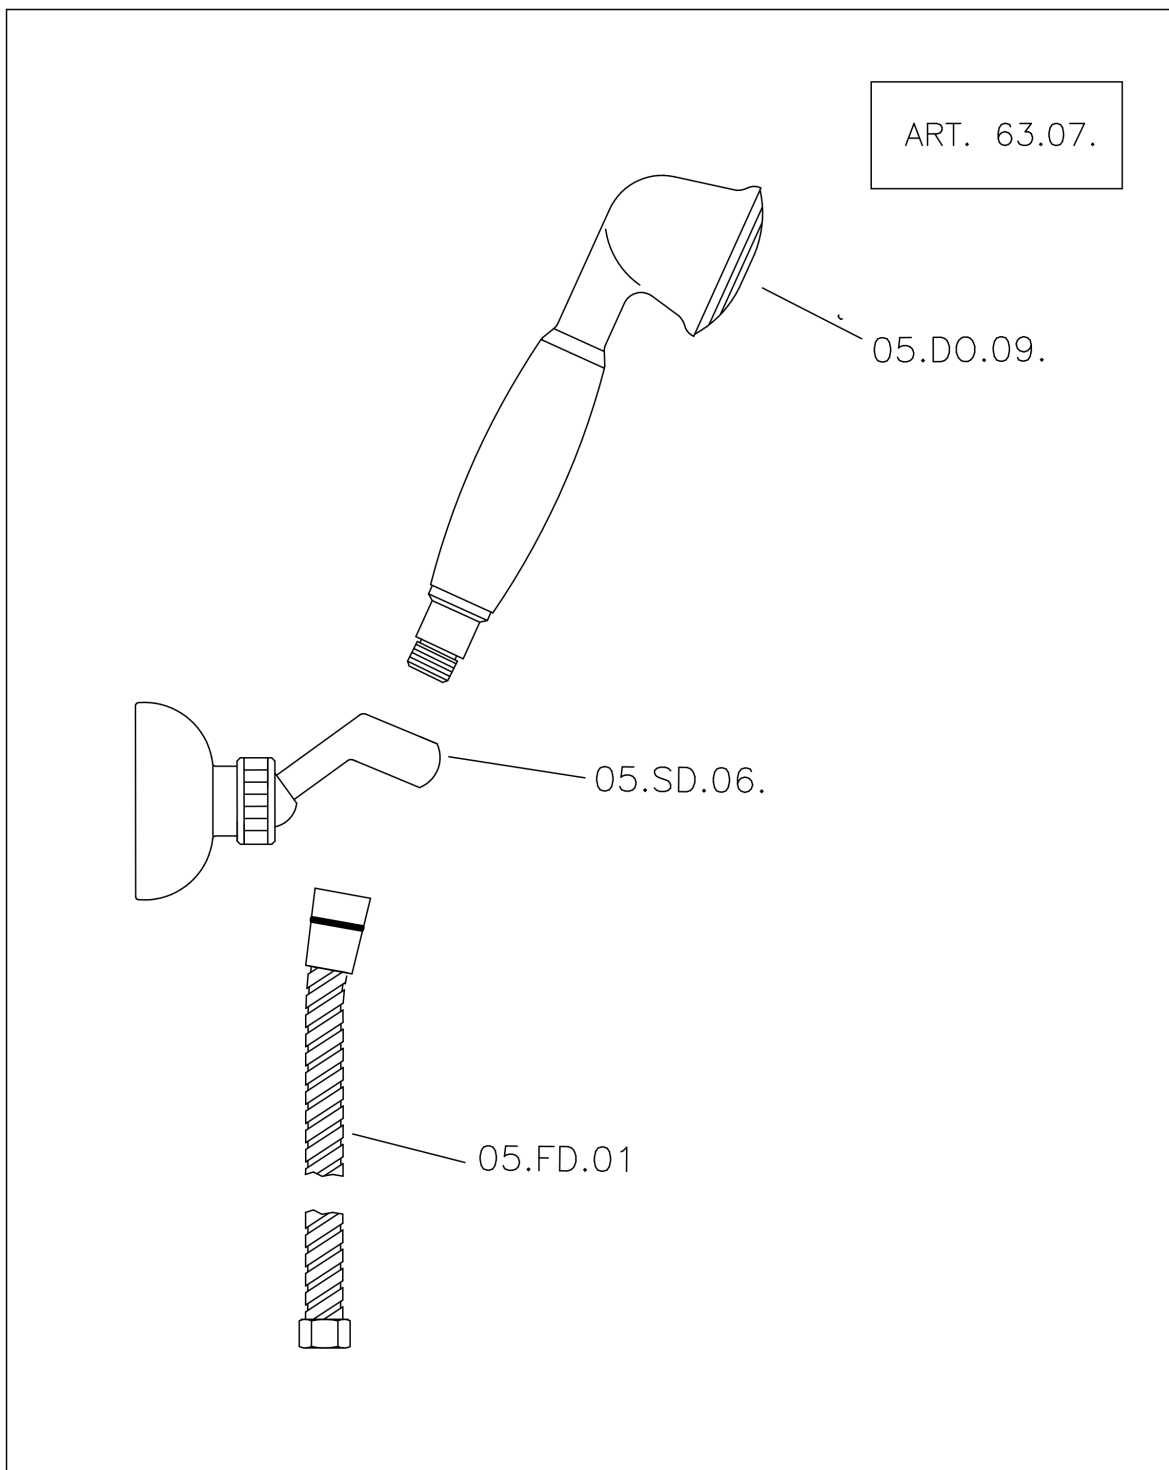

Thermostatic shower mixer, with shower set CROISSETTE_CSD01010

CSD01010

<https://en.huberitalia.com/thermostatic-shower-mixer-with-shower-set-croisette-csd01010>

Thermostatic shower mixer, with shower set CROISSETTE_CSD01010

Huber S.p.A.
 MISCELATORI TERMOSTATICI
 Huber S.p.A.
 Via Brughiere, 50
 I-28017 San Maurizio NO

CROISSETTE – ART. 63.07.

COMPLETO DOCCIA DUPLEX
 FLEXIBLE SHOWER KIT
 ENSEMBLE DE DOUCHE
 -

04.08.15

CSD01010

<https://en.huberitalia.com/thermostatic-shower-mixer-with-shower-set-croisette-csd01010>

2024-11-15