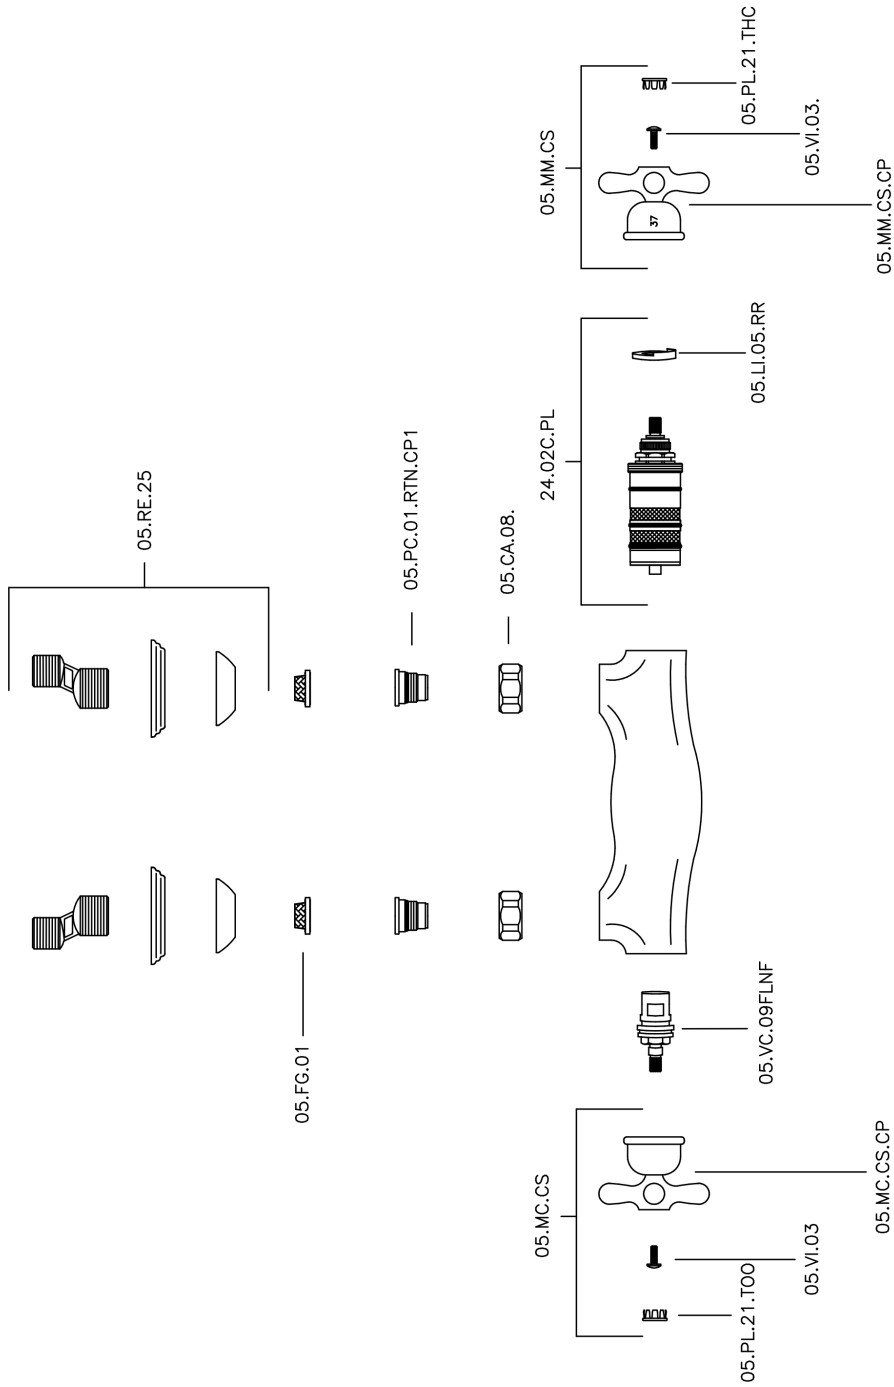

Thermostatic shower mixer, with shower set CROISSETTE_CSD01010

MODEL **CSD01010**

Thermostatic shower mixer, with shower set, wall mounted adjustable handshower bracket, 53 mm Brass classic one spray handshower, Brass 150 cm. flexible hose

AVAILABLE FINISHINGS

-  **21** 21 Chrome
-  **27** 27 Old Bronze
-  **2G** 2G Antique Gold
-  **2W** 2W Brushed Gold

CHARACTERISTICS

Cartridge Spare Parts **24.04A.PP**

8x20 Plus P Thermostatic Valve

Thermostatic

The Huber thermostatic is your personal water manager, helping you to handle, control and save water and energy.

Thermostatic shower mixer, with shower set CROISSETTE_CSD01010

CSD01010

<https://en.huberitalia.com/thermostatic-shower-mixer-with-shower-set-croisette-csd01010>

Thermostatic shower mixer, with shower set CROISSETTE_CSD01010

Huber S.p.A.
 MISCELATORI TERMOSTATICI
 Huber S.p.A.
 Via Brughiere, 50
 I-28017 San Maurizio NO

CROISSETTE – ART. 63.07.

COMPLETO DOCCIA DUPLEX
 FLEXIBLE SHOWER KIT
 ENSEMBLE DE DOUCHE
 -