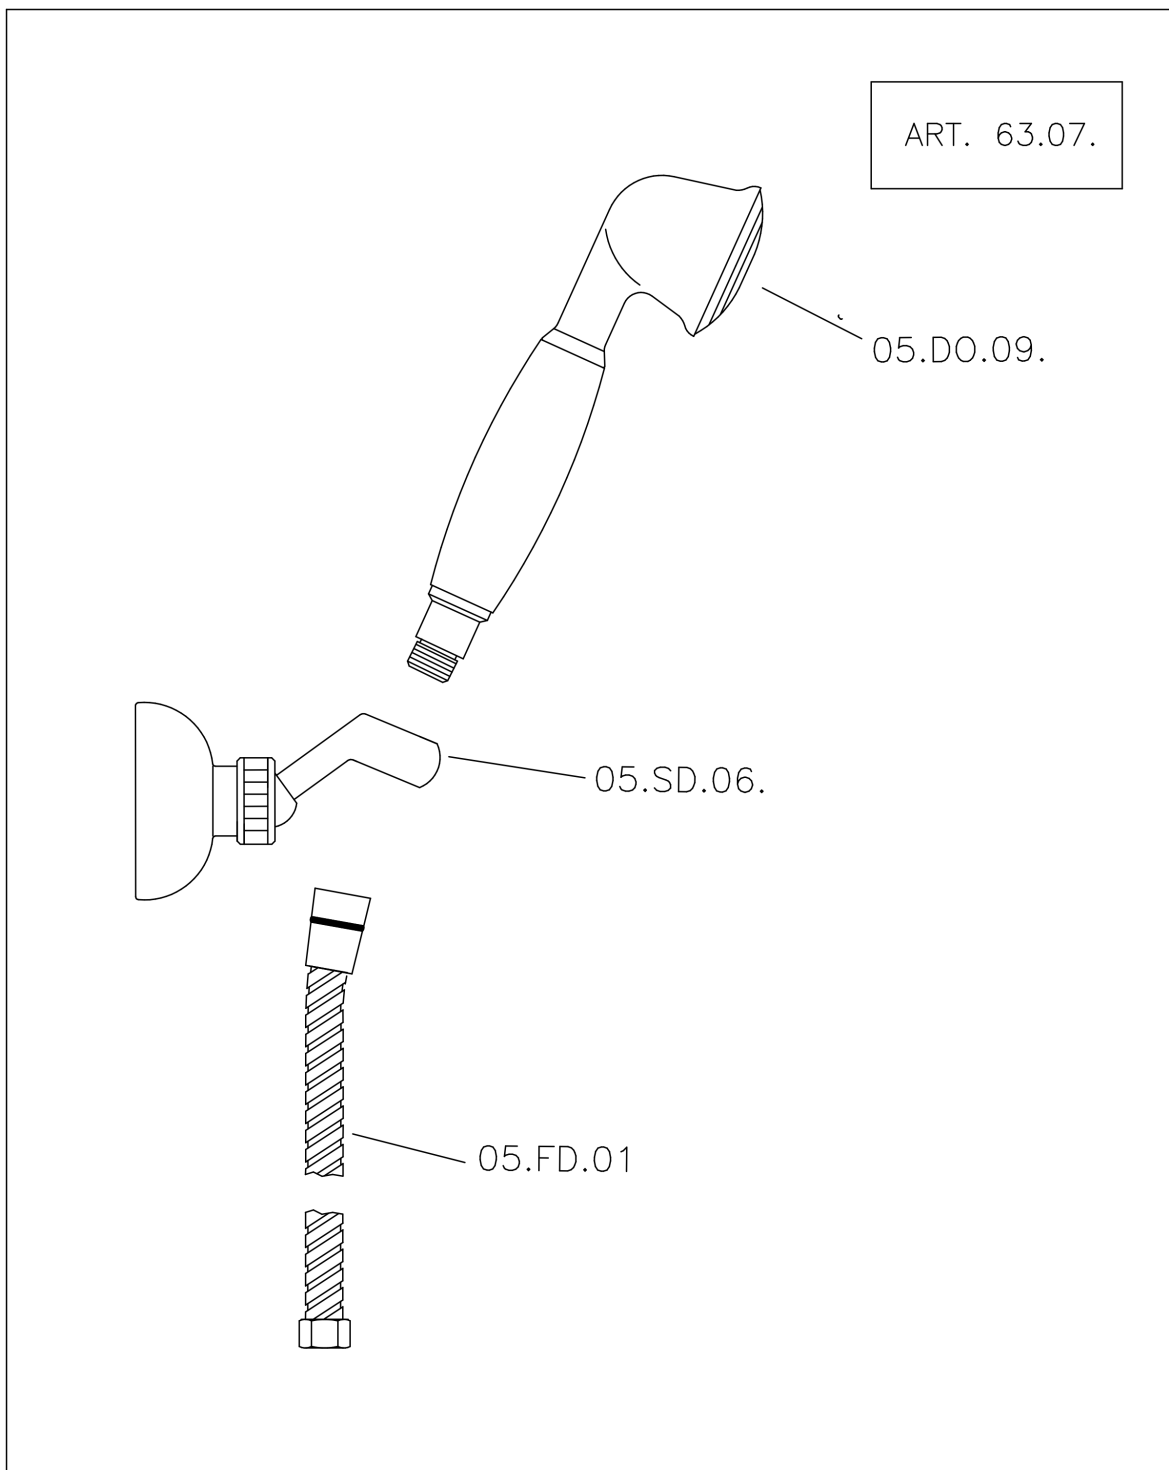

Thermostatic shower mixer, with shower set CROISSETTE_CSD01010

Huber S.p.A.
MISCELATORI TERMOSTATICI
Huber S.p.A.
Via Brughiere, 50
I-28017 San Maurizio NO

CROISSETTE – ART. 63.07.

COMPLETO DOCCIA DUPLEX
FLEXIBLE SHOWER KIT
ENSEMBLE DE DOUCHE
-

04.08.15

CSD01010

<https://en.huberitalia.com/thermostatic-shower-mixer-with-shower-set-croisette-csd01010>

2024-11-15