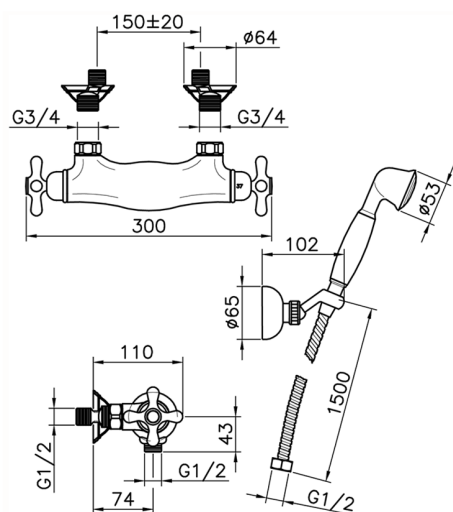

Thermostatic shower mixer, with shower set CROISSETTE_CSD01010

MODEL **CSD01010**

Thermostatic shower mixer, with shower set, wall mounted adjustable handshower bracket, 53 mm Brass classic one spray handshower, Brass 150 cm. flexible hose

AVAILABLE FINISHINGS

-  **21** 21 Chrome
-  **27** 27 Old Bronze
-  **2G** 2G Antique Gold
-  **2W** 2W Brushed Gold

CHARACTERISTICS

Cartridge Spare Parts **24.04A.PP**

8x20 Plus P Thermostatic Valve

Thermostatic