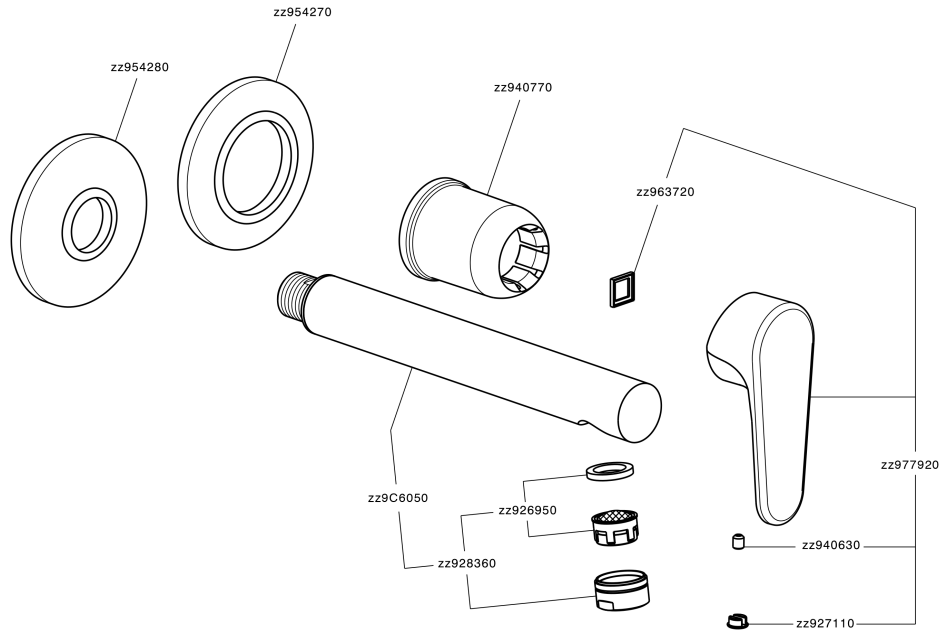

Exposed part for single lever washbasin valve H3_AH005512

AH005512

<https://en.huberitalia.com/exposed-part-for-single-lever-washbasin-valve-h3-ah005512>

Concealed single lever washbasin mixer Easy-Box CONCEALED_ZB002450

ZB002450

<https://en.huberitalia.com/concealed-single-lever-washbasin-mixer-easy-box-concealed-zb002450>

2025-04-07