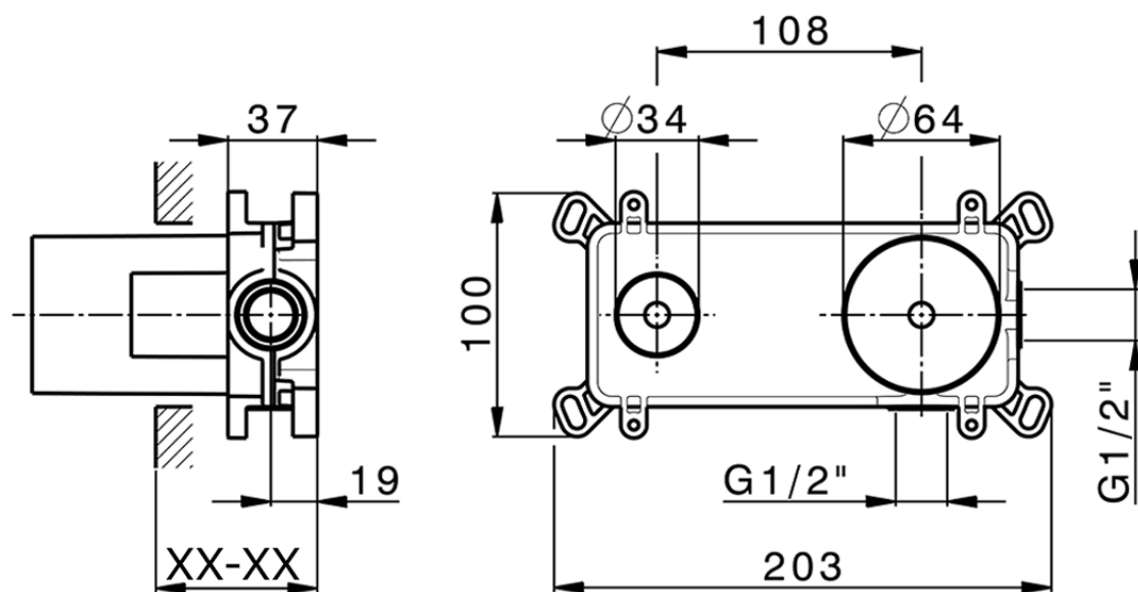

Exposed part for single lever washbasin valve H3_AH005512

AH005512

<https://en.huberitalia.com/exposed-part-for-single-lever-washbasin-valve-h3-ah005512>

Piastra/Plate/Plaque/Platte/Placa

2-3mm: XX 56-76

10mm: XX 48-68