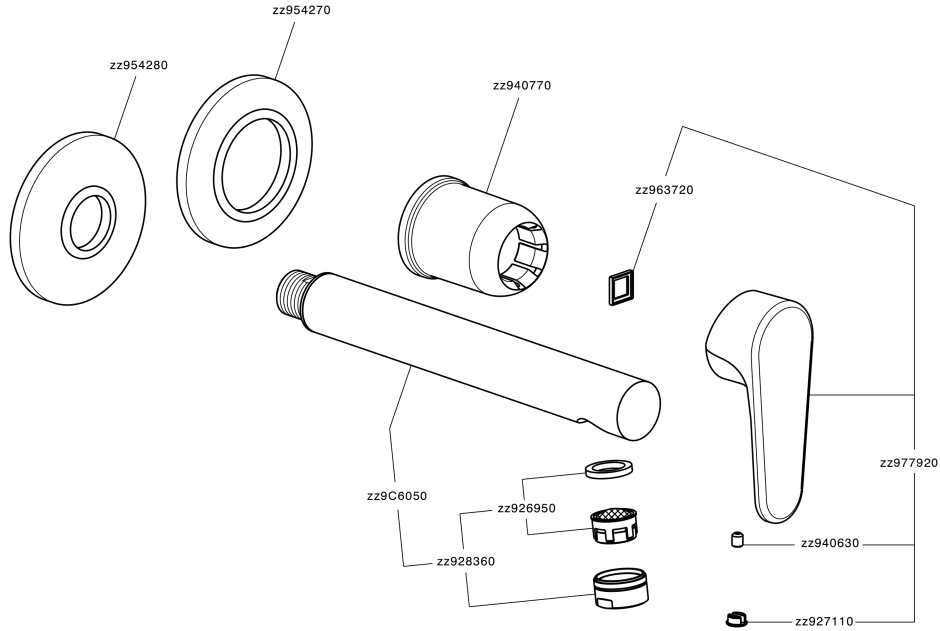

## Exposed part for single lever washbasin valve H3\_AH005512

AH005512

<https://en.huberitalia.com/exposed-part-for-single-lever-washbasin-valve-h3-ah005512>

Concealed single lever washbasin mixer Easy-Box CONCEALED\_ZB002450

ZB002450

<https://en.huberitalia.com/concealed-single-lever-washbasin-mixer-easy-box-concealed-zb002450>

2025-04-03