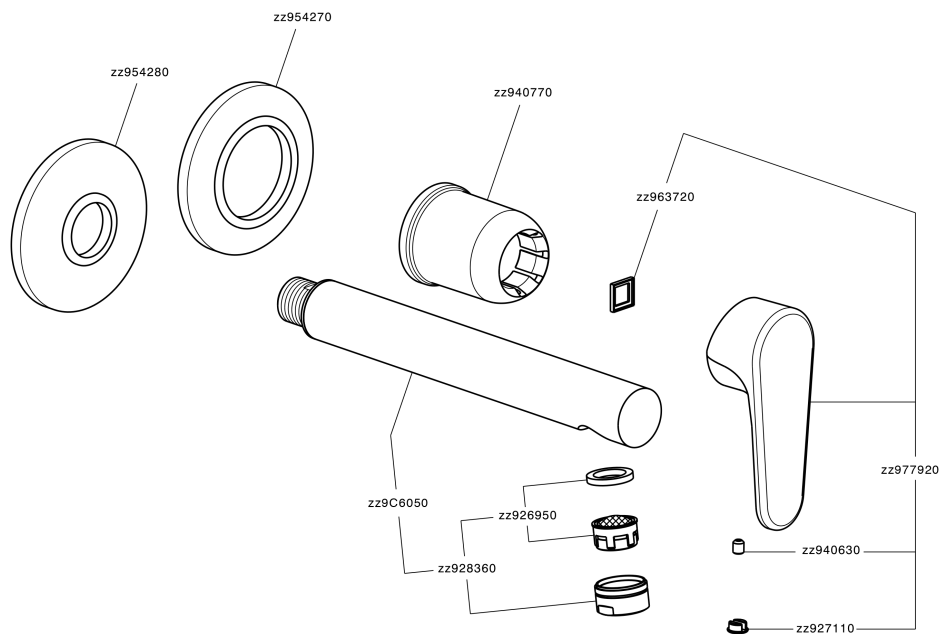

Exposed part for single lever washbasin valve H3_AH005512

AH005512

<https://en.huberitalia.com/exposed-part-for-single-lever-washbasin-valve-h3-ah005512>

Concealed single lever washbasin mixer Easy-Box CONCEALED_ZB002450

ZB002450

<https://en.huberitalia.com/concealed-single-lever-washbasin-mixer-easy-box-concealed-zb002450>

2025-04-07