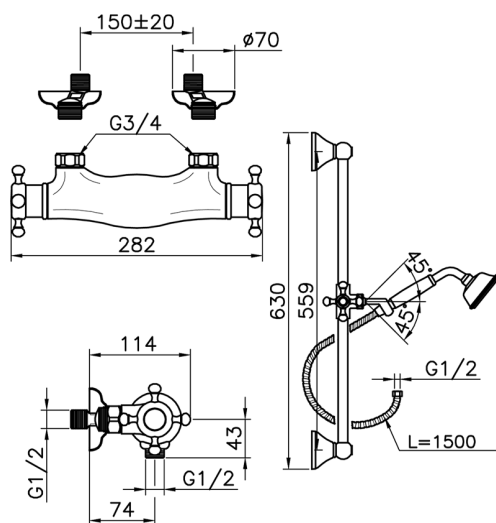

Thermostatic shower mixer with sliding bar VICTORIAN_VTS01010

MODEL **VTS01010**

Thermostatic shower mixer with sliding bar, 56 cm
Sliding rail kit with sliding bracket, 78 mm Brass
Classic One spray Handshower, 150 cm Brass
flexible hose

AVAILABLE FINISHINGS

-  **21** 21 Chrome
-  **27** 27 Old Bronze
-  **2A** 2A Satin Brushed Nickel
-  **2G** 2G Antique Gold

CHARACTERISTICS

Cartridge Spare Parts **24.04A.PP**
8x20 Plus P Thermostatic Valve