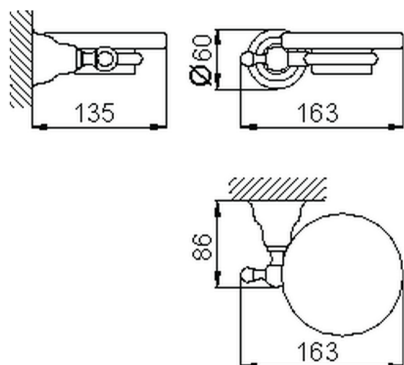

Soap-dish CROISSETTE_4022.01H.

MODEL **4022.01H.**

Soap-dish, wall mounted glass holder

AVAILABLE FINISHINGS

-  **AC** AC Satin Brushed Nickel
-  **BA** BA Old Bronze
-  **CR** CR Chrome
-  **2W** 2W Brushed Gold