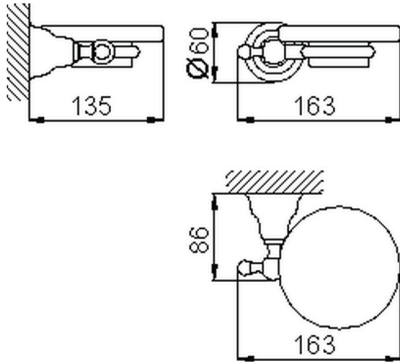

Soap-dish CROISETTE_4022.01H.

MODEL **4022.01H.**

Soap-dish, wall mounted glass holder

AVAILABLE FINISHINGS

- **AC** AC Satin Brushed Nickel
- **BA** BA Old Bronze
- **CR** CR Chrome
- **2W** 2W Brushed Gold

CHARACTERISTICS

2026-04-09