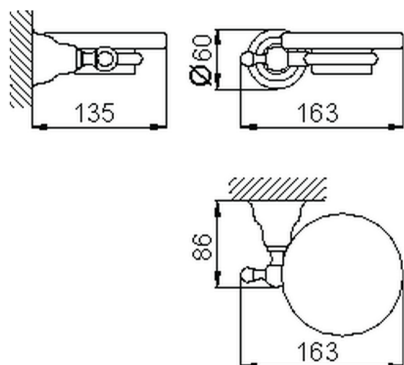

## Soap-dish CROISSETTE\_4022.01H.

MODEL **4022.01H.**

Soap-dish, wall mounted glass holder