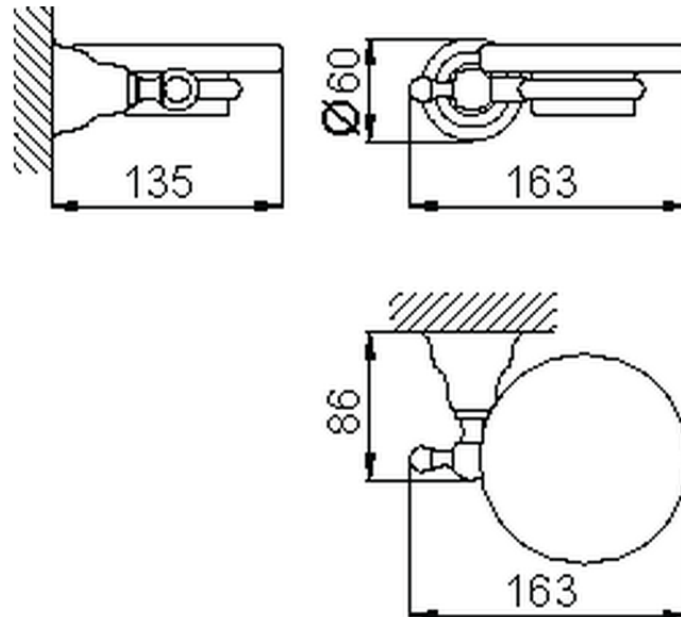

Soap-dish CROISETTE_4022.01H.

4022.01H.

<https://en.huberitalia.com/soap-dish-croisette-4022-01h>

2026-04-08