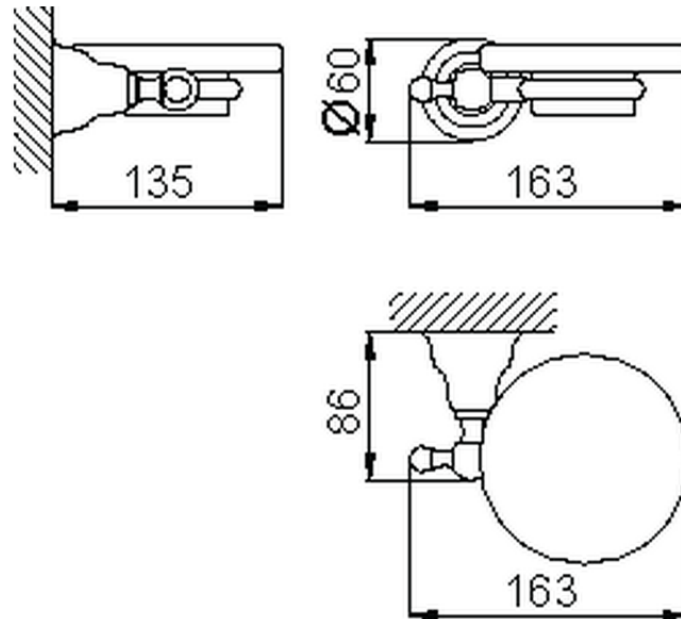

Soap-dish CROISETTE_4022.01H.

4022.01H.

<https://en.huberitalia.com/soap-dish-croisette-4022-01h>

2026-04-30