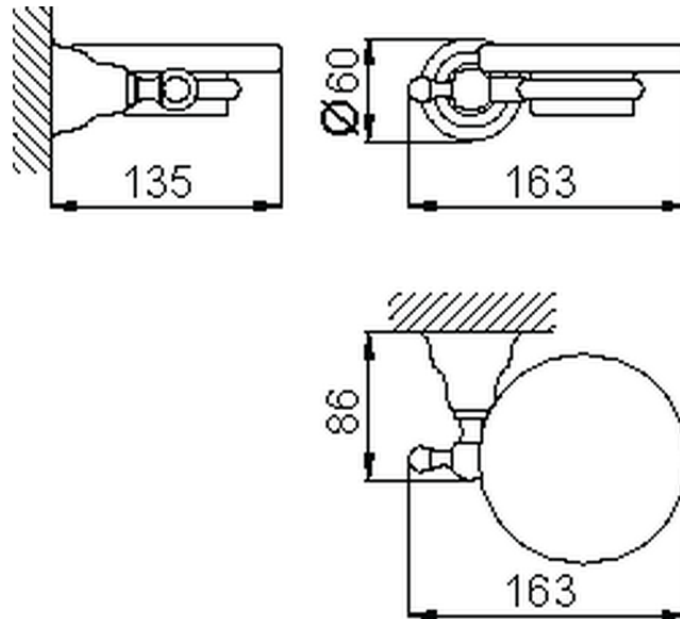

Soap-dish CROISETTE_4022.01H.

4022.01H.

<https://en.huberitalia.com/soap-dish-croisette-4022-01h>

2026-06-06