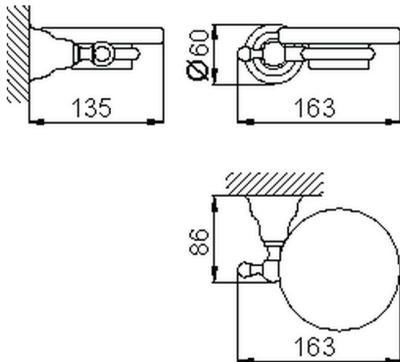

Soap-dish CROISETTE_4022.01H.

MODEL **4022.01H.**

Soap-dish, wall mounted glass holder

AVAILABLE FINISHINGS

-  **AC** AC Satin Brushed Nickel
-  **BA** BA Old Bronze
-  **CR** CR Chrome
-  **2W** 2W Brushed Gold