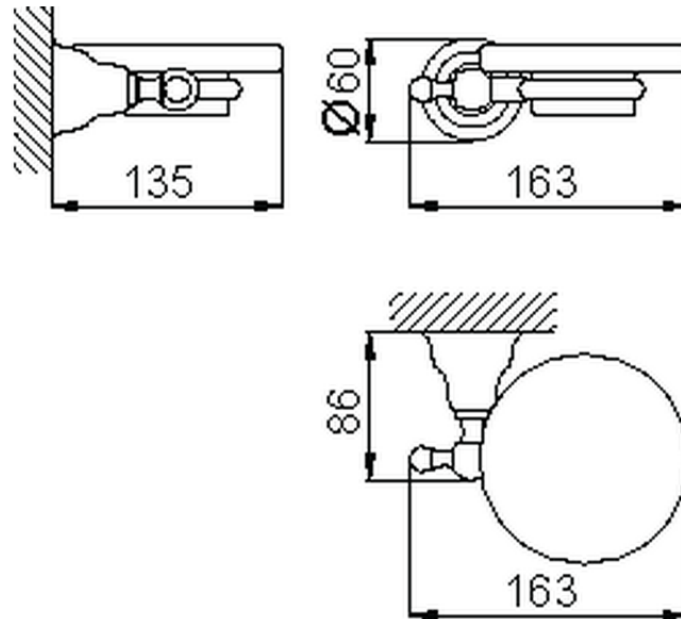

Soap-dish CROISETTE_4022.01H.

4022.01H.

<https://en.huberitalia.com/soap-dish-croisette-4022-01h>

2026-04-10