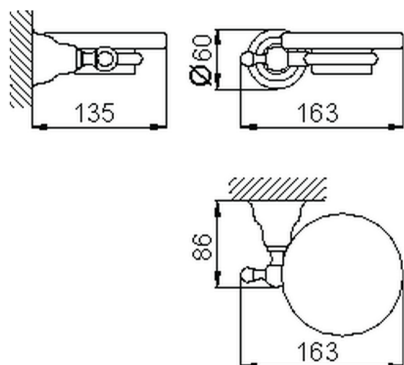

Soap-dish CROISETTE_4022.01H.

MODEL **4022.01H.**

Soap-dish, wall mounted glass holder

AVAILABLE FINISHINGS

- **AC** AC Satin Brushed Nickel
- **BA** BA Old Bronze
- **CR** CR Chrome
- **2W** 2W Brushed Gold

CHARACTERISTICS

2026-06-13