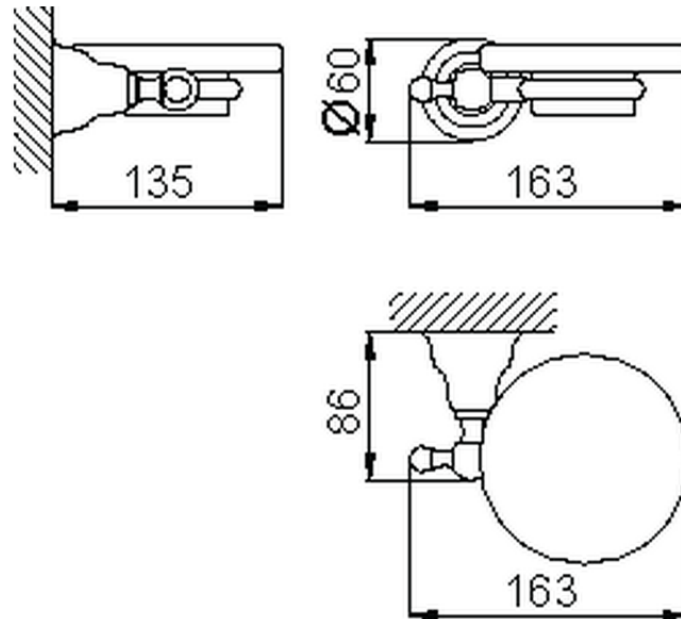

Soap-dish CROISETTE_4022.01H.

4022.01H.

<https://en.huberitalia.com/soap-dish-croisette-4022-01h>

2026-04-07