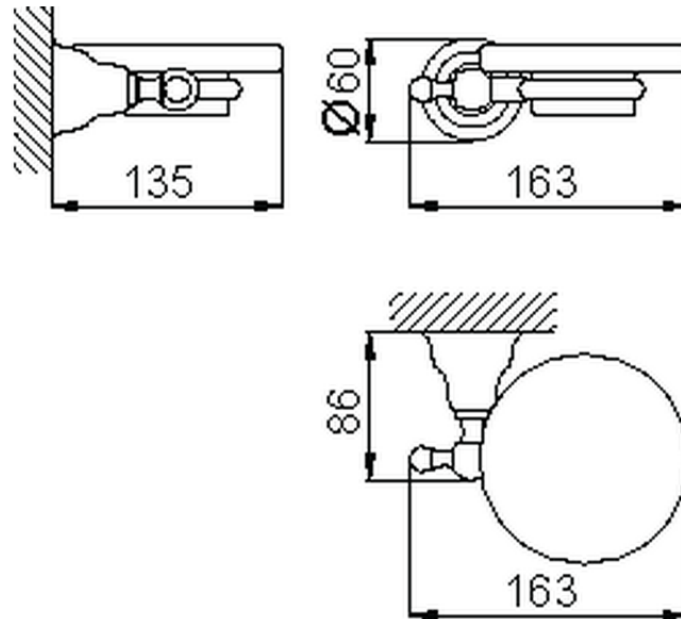

Soap-dish CROISETTE_4022.01H.

4022.01H.

<https://en.huberitalia.com/soap-dish-croisette-4022-01h>

2026-06-13