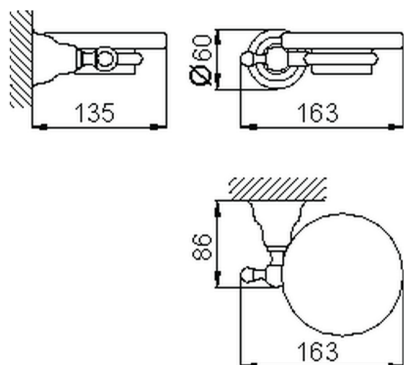

Soap-dish CROISETTE_4022.01H.

MODEL **4022.01H.**

Soap-dish, wall mounted glass holder

AVAILABLE FINISHINGS

-  **AC** AC Satin Brushed Nickel
-  **BA** BA Old Bronze
-  **CR** CR Chrome
-  **2W** 2W Brushed Gold