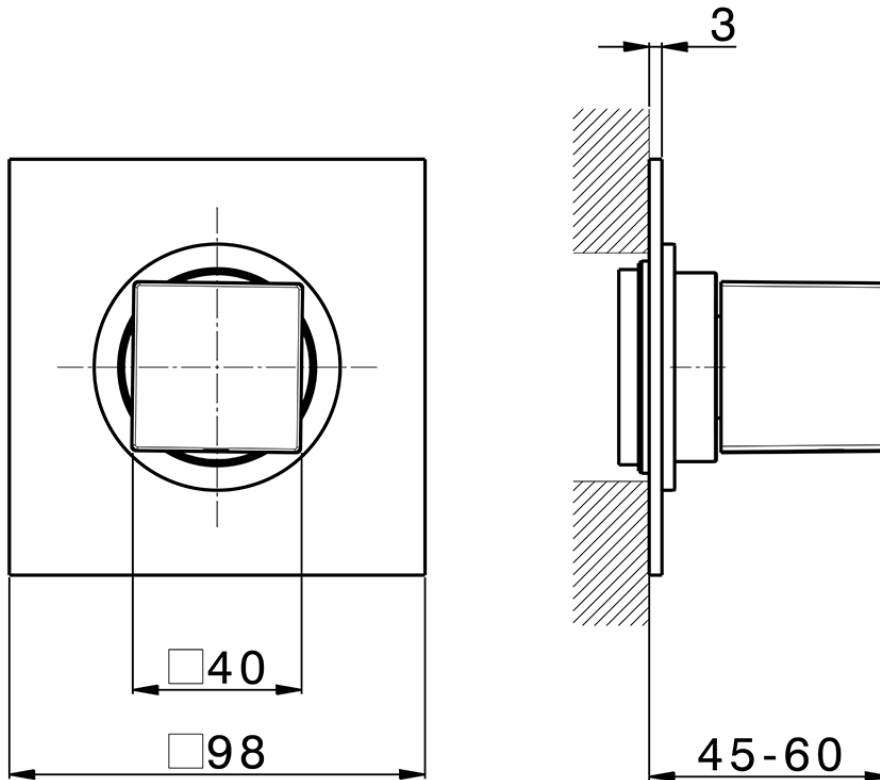

## Stopvalve exposed part NUOVA EGO\_NE003310

NE003310

<https://en.huberitalia.com/stopvalve-exposed-part-nuova-ego-ne003310>

2026-04-08