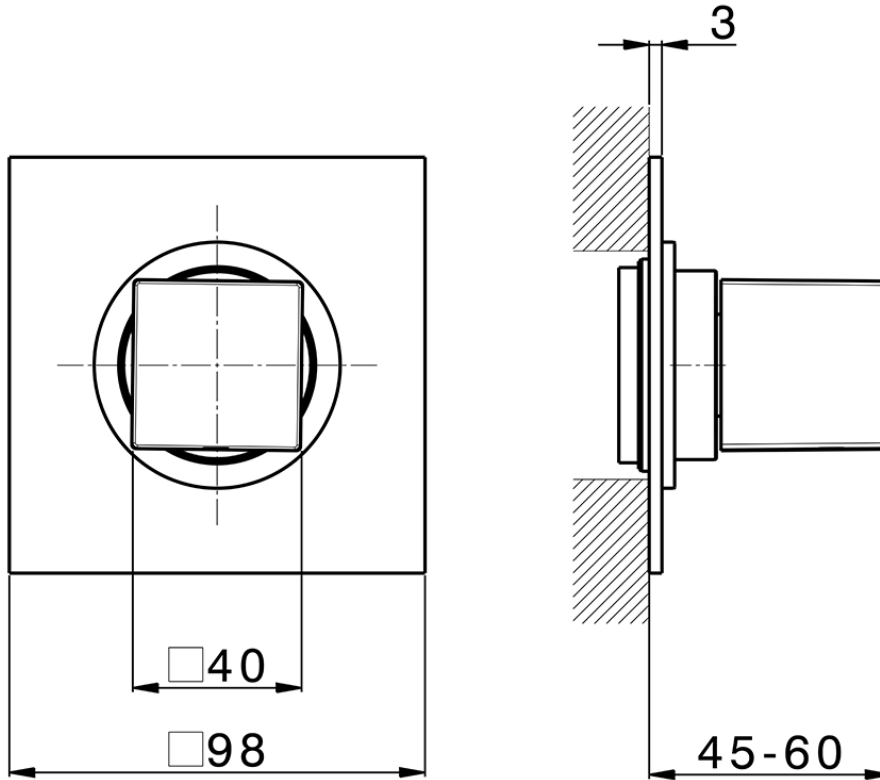

Stopvalve exposed part NUOVA EGO_NE003310

NE003310

<https://en.huberitalia.com/stopvalve-exposed-part-nuova-ego-ne003310>

2026-06-07