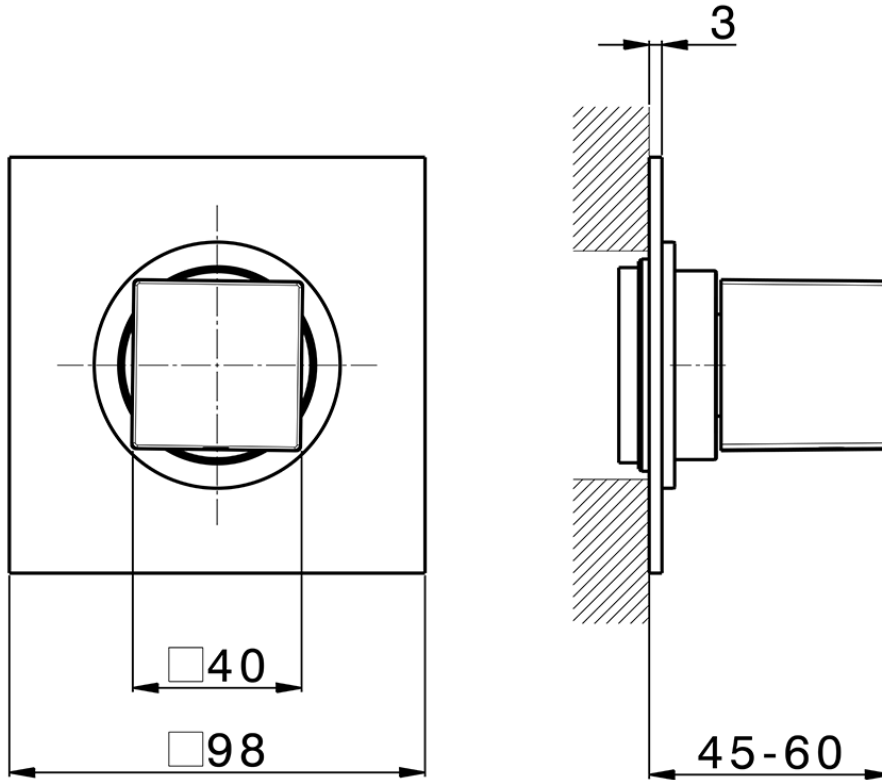

Stopvalve exposed part NUOVA EGO_NE003310

NE003310

<https://en.huberitalia.com/stopvalve-exposed-part-nuova-ego-ne003310>

2026-03-18