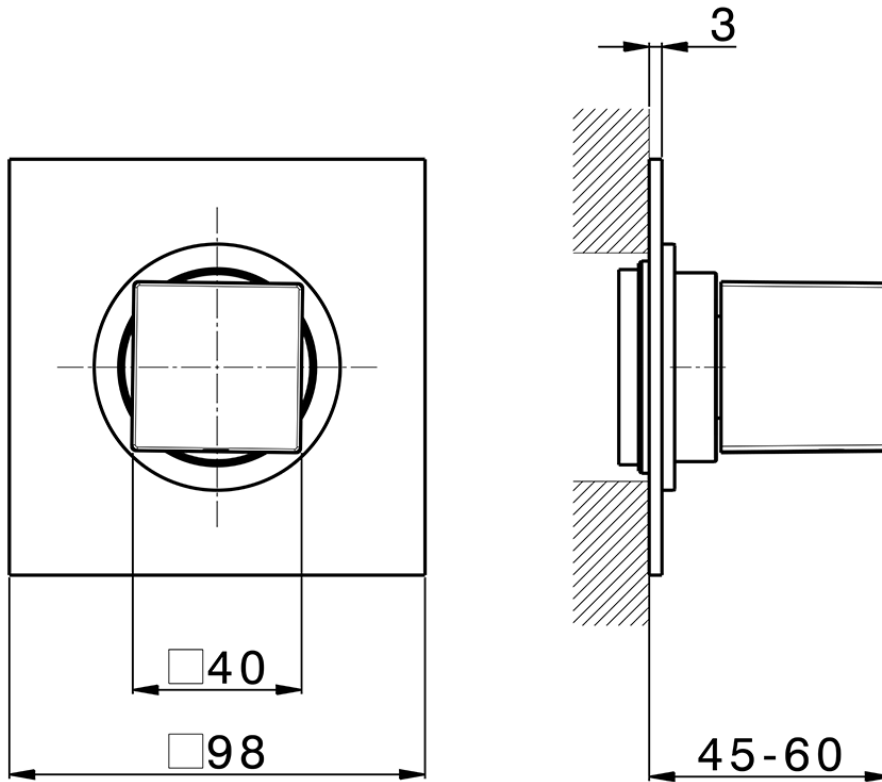

Stopvalve exposed part NUOVA EGO_NE003310

NE003310

<https://en.huberitalia.com/stopvalve-exposed-part-nuova-ego-ne003310>

2026-06-28