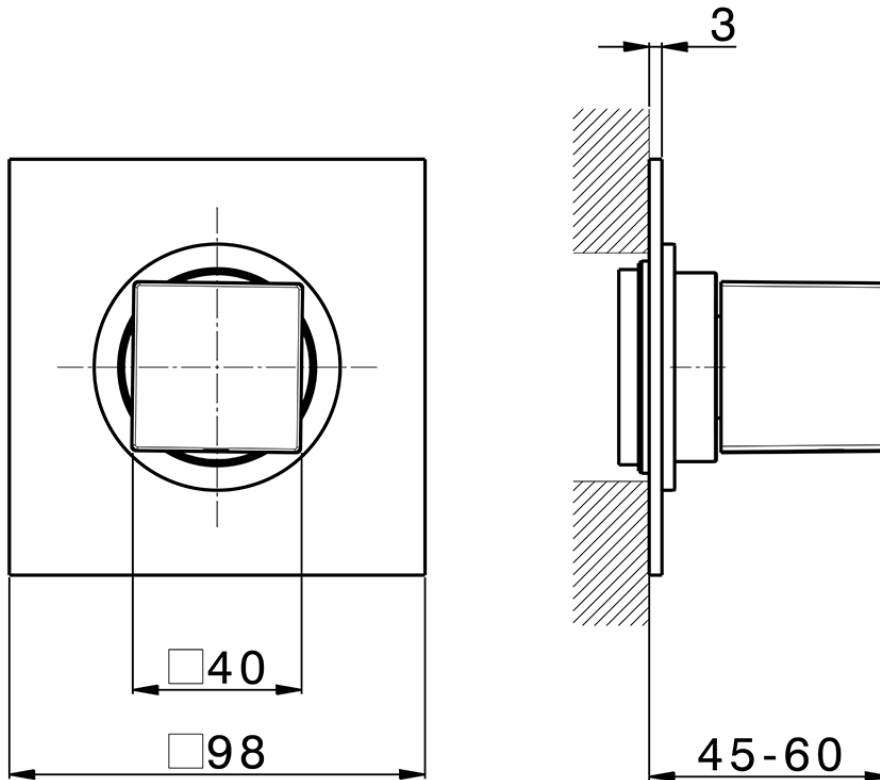

## Stopvalve exposed part NUOVA EGO\_NE003310

NE003310

<https://en.huberitalia.com/stopvalve-exposed-part-nuova-ego-ne003310>

2026-05-18