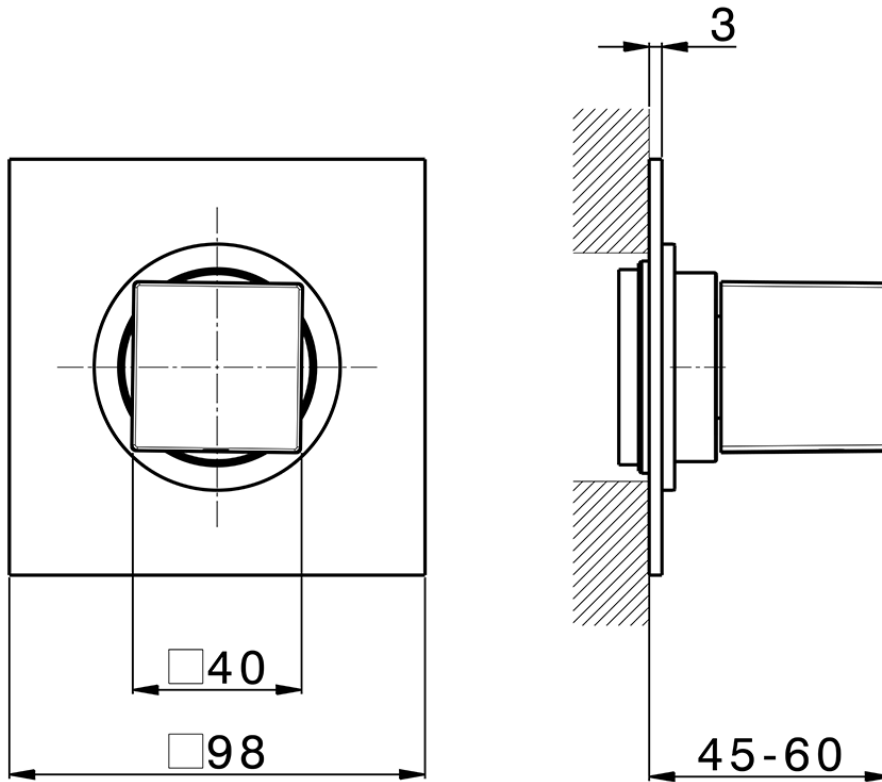

Stopvalve exposed part NUOVA EGO_NE003310

NE003310

<https://en.huberitalia.com/stopvalve-exposed-part-nuova-ego-ne003310>

2026-06-29