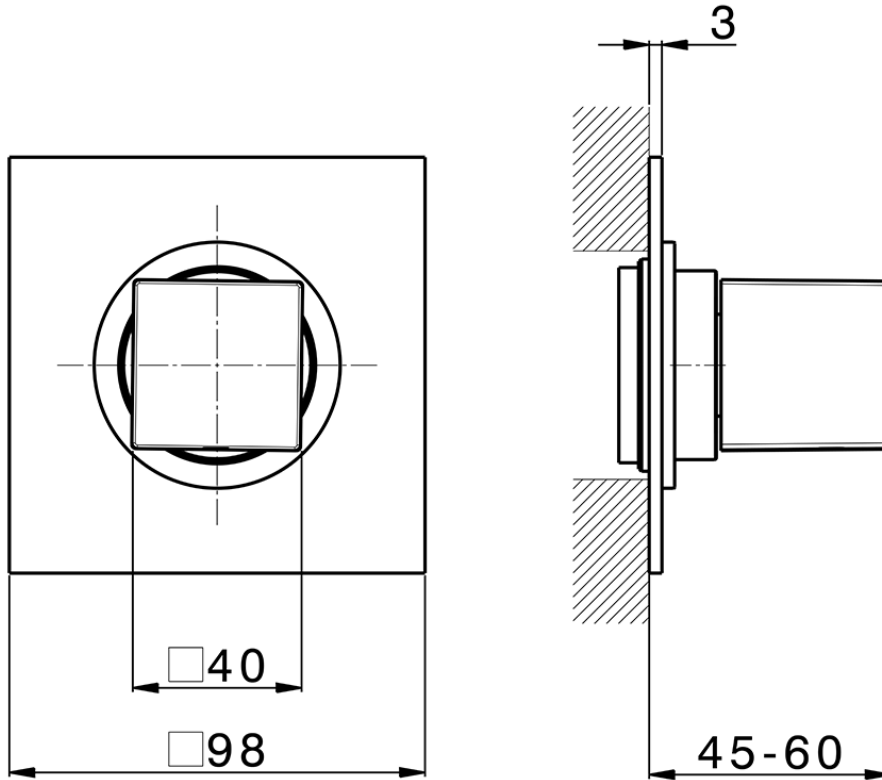

Stopvalve exposed part NUOVA EGO_NE003310

NE003310

<https://en.huberitalia.com/stopvalve-exposed-part-nuova-ego-ne003310>

2026-04-27