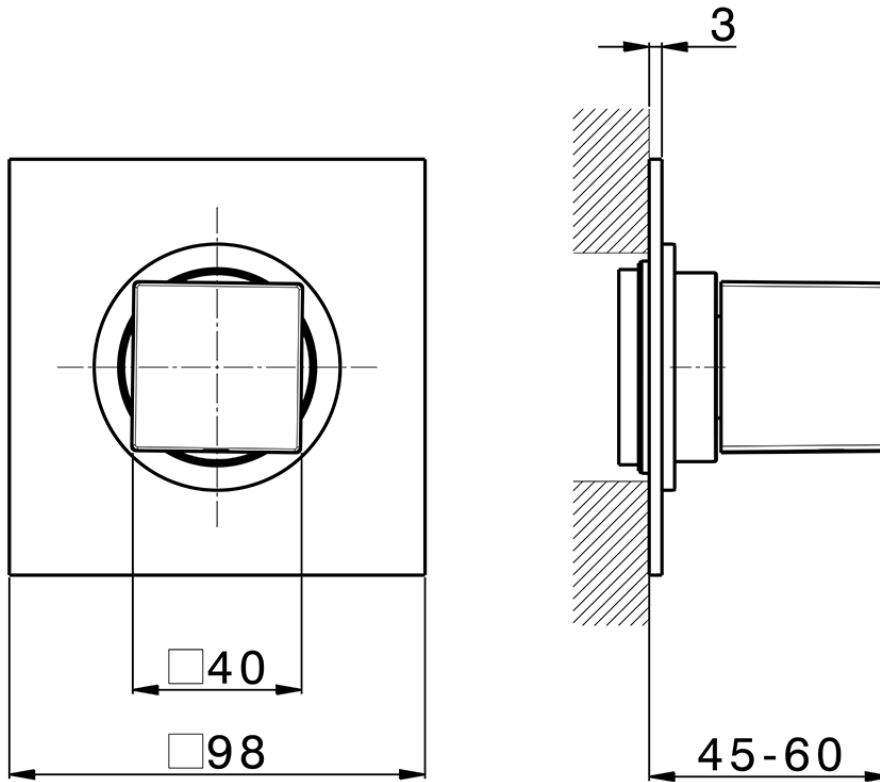

## Stopvalve exposed part NUOVA EGO\_NE003310

NE003310

<https://en.huberitalia.com/stopvalve-exposed-part-nuova-ego-ne003310>

2026-04-06