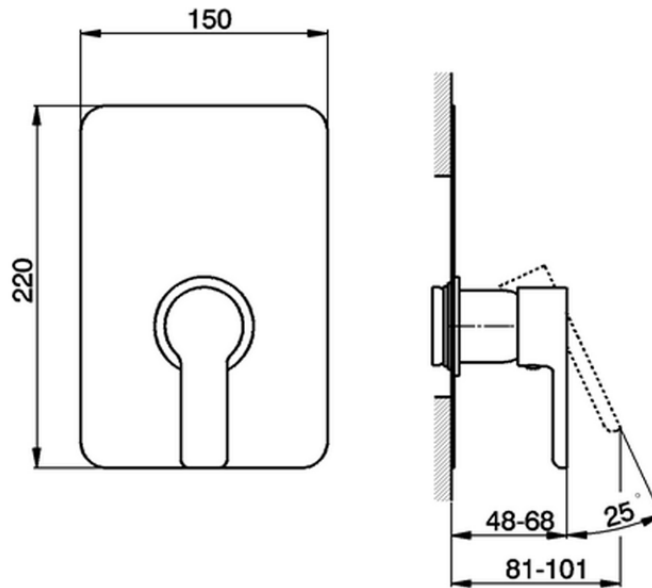

Exposed part for concealed S.L. shower valve SOFT_SF003000

SF003000

<https://en.huberitalia.com/exposed-part-for-concealed-s-l-shower-valve-soft-sf003000>

Piastra/Plate/Plaque/Platte/Placa

2-3mm: XX 27-47 YY 54-74

10mm: XX 16-40 YY 43-68

ZB005300

<https://en.huberitalia.com/concealed-single-lever-shower-valve-concealed-zb005300>

2024-11-15