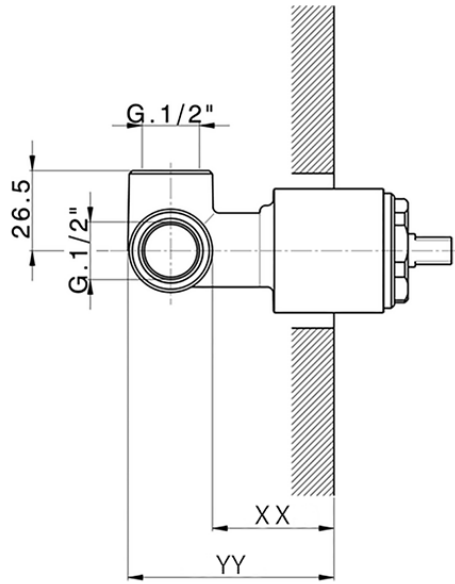

Exposed part for concealed S.L. shower valve SOFT_SF003000

SF003000

<https://en.huberitalia.com/exposed-part-for-concealed-s-l-shower-valve-soft-sf003000>

Piastra/Plate/Plaque/Platte/Placa

2-3mm: XX 27-47 YY 54-74

10mm: XX 16-40 YY 43-68

ZB005300

<https://en.huberitalia.com/concealed-single-lever-shower-valve-concealed-zb005300>

2024-11-15