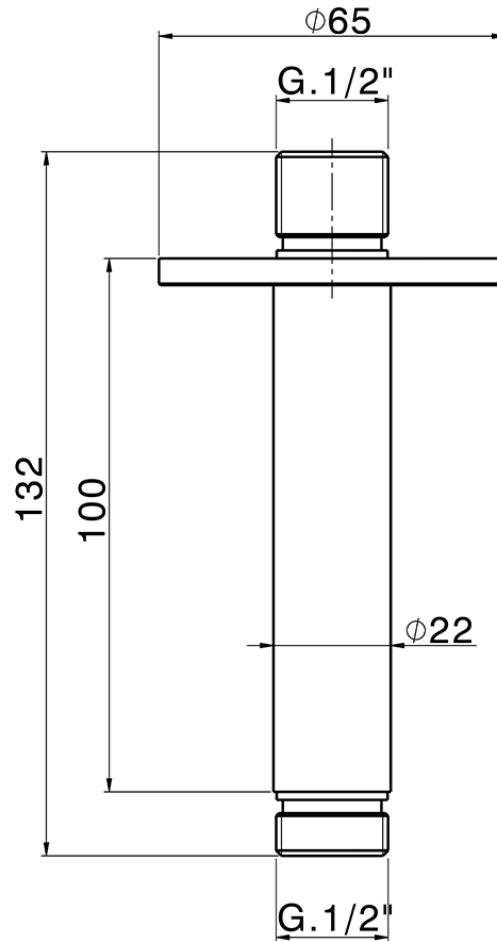

Ceiling shower arm SHOWER_SS013551

SS013551

<https://en.huberitalia.com/ceiling-shower-arm-shower-ss013551>

2024-11-15